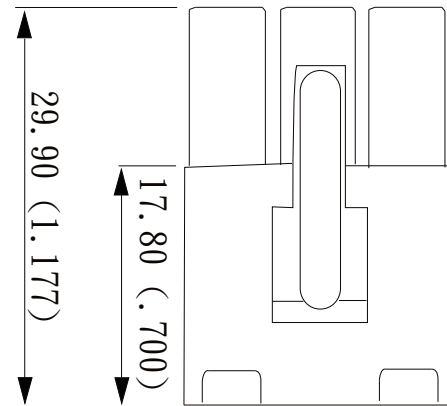

MATERIAL: Nylon UL 94V-2

PWL-S-2X03

RoHS Compliant

TOLERANCES ARE

MORETHANALL
PCB CONNECTORS
Cable ASSEMBLIES

DRAWING BY CY

X.±

CHECKED BY GENIUS

.X±

UNIT / mm

SCALE 1 : 1

.XX±

DATE

.XXX±

ANG±

SIZE A4

P PROJECTION

ORDER INFORMATION

PWL-S-2X03-LF
SERIES | LEADFREE
06WAY
FEMALE HOUSING

煜倫股份有限公司

www.morethanall.com

DESCRIPTION: