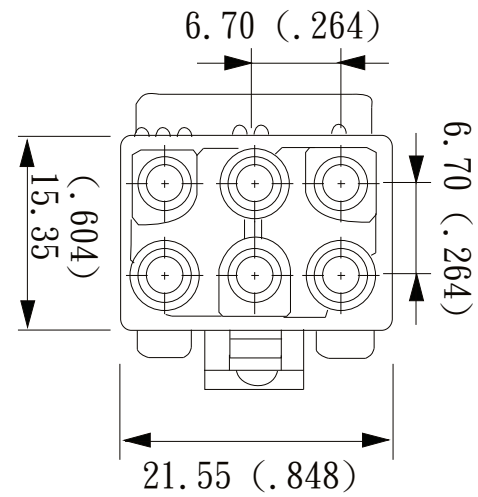

MATERIAL: Nylon UL 94V-2

PWL-S-2X03

RoHS Compliant

TOLERANCES ARE

MORETHANALL
PCB CONNECTORS
Cable ASSEMBLIES

DRAWING BY CY

X.±

CHECKED BY GENIUS

.X±

UNIT / mm

SCALE 1 : 1

.XX±

DATE

.XXX±

ANG±

SIZE A4

P PROJECTION

ORDER INFORMATION

PWL-S-2X03-LF
SERIES | LEADFREE
06WAY
FEMALE HOUSING

煜倫股份有限公司

www.morethanall.com

DESCRIPTION: