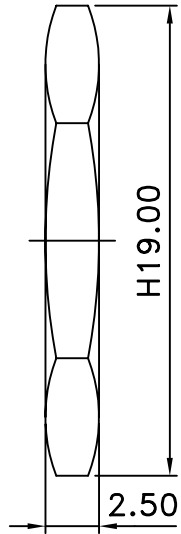

5	NUT	BRASS	NICKEL	1
4	WASHER	BRASS	NICKEL	1
3	DIELECTRIC	DELTRIN	NONE	1
2	PIN	BRASS	GOLD	1
1	BODY	BRASS	NICKEL	1
NO	DESCRIPTION	MATERIAL	FINISH	QTY

RoHS Compliant

TOLERANCES ARE

MORETHANALL
PCB CONNECTORS
Cable ASSEMBLIES

DRAWING BY CY

CHECKED BY GENIUS

UNIT / mm

SCALE 1 : 1

DATE

0.5-5	=±0.2
5-30	=±0.4
30-120	=±0.6
120-315	=±1
315-1000	=±1.6
1000-2000	=±2.4

ORDER INFORMATION

煜倫股份有限公司

www.morethanall.com

SIZE A4

PPOJECTION

DESCRIPTION: N FEMALE BULKHEAD W/DOUBLE D-FLAT