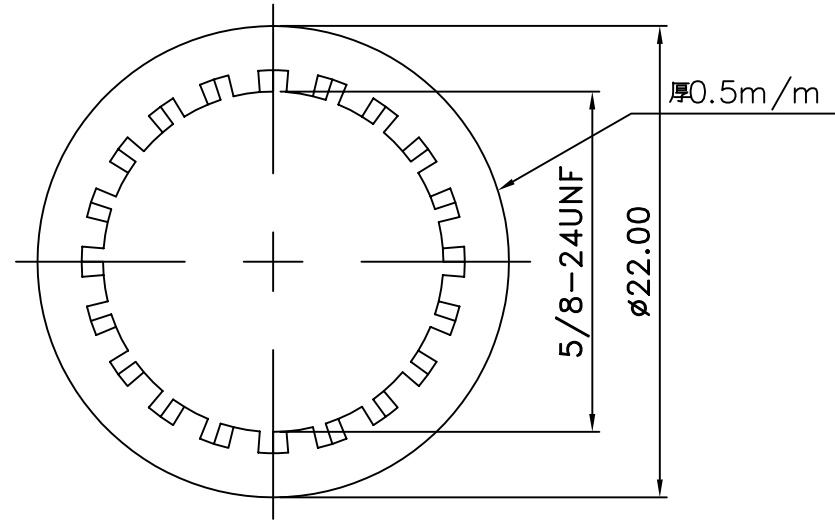

5	NUT	BRASS	NICKEL	1
4	WASHER	BRASS	NICKEL	1
3	DIELECTRIC	DELTRIN	NONE	1
2	PIN	BRASS	GOLD	1
1	BODY	BRASS	NICKEL	1
NO	DESCRIPTION	MATERIAL	FINISH	QTY

RoHS Compliant

TOLERANCES ARE

MORETHANALL
PCB CONNECTORS
Cable ASSEMBLIES

DRAWING BY CY

CHECKED BY GENIUS

UNIT / mm

SCALE 1 : 1

DATE

0.5-5	=±0.2
5-30	=±0.4
30-120	=±0.6
120-315	=±1
315-1000	=±1.6
1000-2000	=±2.4

ORDER INFORMATION

煜倫股份有限公司

www.morethanall.com

SIZE A4

PPOJECTION

DESCRIPTION: N FEMALE BULKHEAD W/DOUBLE D-FLAT