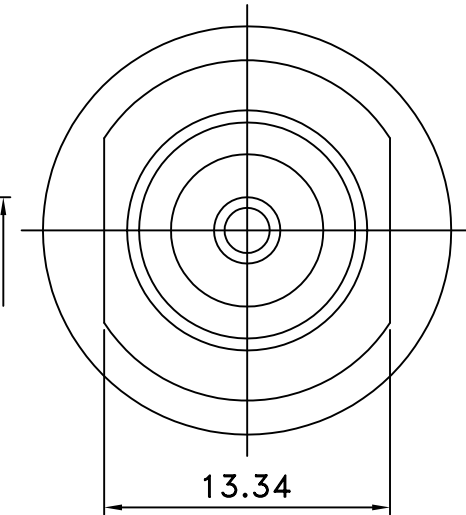

5	NUT	BRASS	NICKEL	1
4	WASHER	BRASS	NICKEL	1
3	DIELECTRIC	DELTRIN	NONE	1
2	PIN	BRASS	GOLD	1
1	BODY	BRASS	NICKEL	1
NO	DESCRIPTION	MATERIAL	FINISH	QTY

RoHS Compliant

TOLERANCES ARE

MORETHANALL
PCB CONNECTORS
Cable ASSEMBLIES

DRAWING BY CY

CHECKED BY GENIUS

UNIT / mm

SCALE 1 : 1

DATE

0.5-5	=±0.2
5-30	=±0.4
30-120	=±0.6
120-315	=±1
315-1000	=±1.6
1000-2000	=±2.4

ORDER INFORMATION

煜倫股份有限公司

www.morethanall.com

SIZE A4

PPOJECTION

DESCRIPTION: N FEMALE BULKHEAD W/DOUBLE D-FLAT