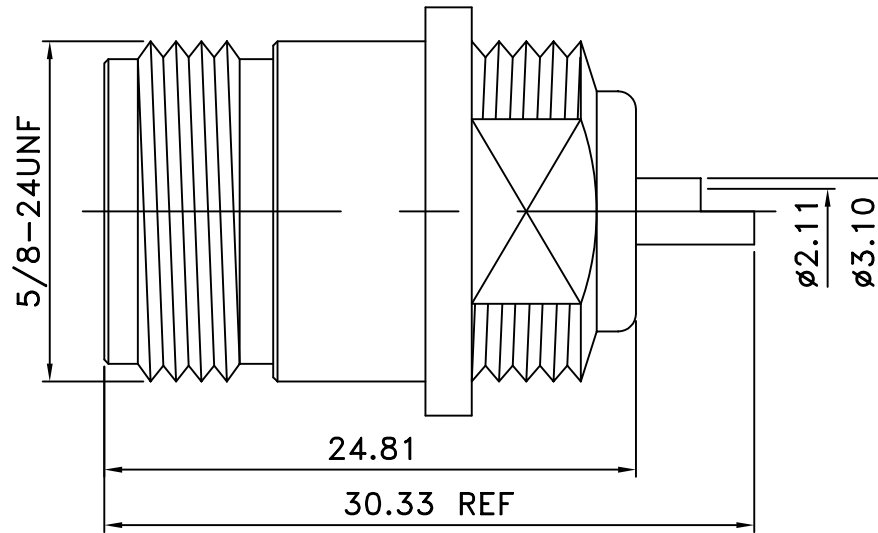

5	NUT	BRASS	NICKEL	1
4	WASHER	BRASS	NICKEL	1
3	DIELECTRIC	DELTRIN	NONE	1
2	PIN	BRASS	GOLD	1
1	BODY	BRASS	NICKEL	1
NO	DESCRIPTION	MATERIAL	FINISH	QTY

RoHS Compliant

TOLERANCES ARE

MORETHANALL
PCB CONNECTORS
Cable ASSEMBLIES

DRAWING BY CY

CHECKED BY GENIUS

UNIT / mm

SCALE 1 : 1

DATE

0.5-5	=±0.2
5-30	=±0.4
30-120	=±0.6
120-315	=±1
315-1000	=±1.6
1000-2000	=±2.4

ORDER INFORMATION

煜倫股份有限公司

www.morethanall.com

SIZE A4

PPOJECTION

DESCRIPTION: N FEMALE BULKHEAD W/DOUBLE D-FLAT