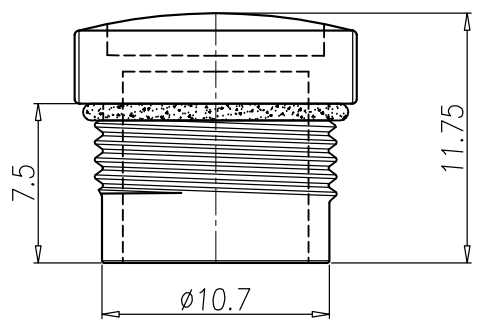

1. MATERIAL :
  - 1-1. HOUSING : PBT UL94V-0 ; COLOR : BLACK
  - 1-2. O-RING : SEE TABLE A ; COLOR : BLCAK
2. Housing Cannot have the shrinkage, the fragments, the lack materials , and so on undesirable tendency
3. The male and female spiral tooth must to turn smoothly.
4. Water proof : IP67

TABLE A/表A

EPDM
NBR

RoHS Compliant

TOLERANCES ARE

DRAWING BY CY		X, ± .X ± 0.20 .XX ± 0.10 .XXX ± 0.05 ANG ± 1°
CHECKED BY GENIUS		
UNIT / mm	SCALE 1 : 1	
DATE		

ORDER INFORMATION

M12-SDC-08X-LF  
 SERIES | LEADFREE  
 | 8 WAY (X-CODE)  
 | COVER  
 | DIP 180°  
 | FEMALE

煜倫股份有限公司

www.morethanall.com

SIZE A4 PROJECTION

DESCRIPTION: WP M12 COVER(PBT)+O-ring