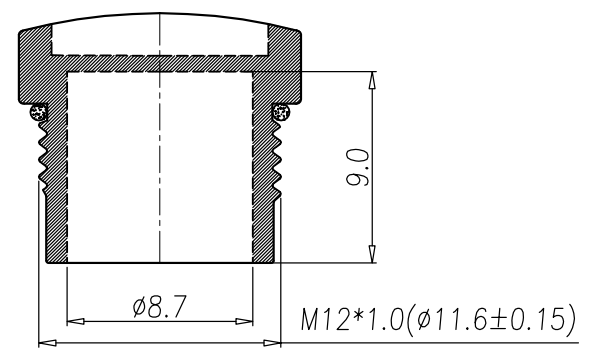

1. MATERIAL :
  - 1-1. HOUSING : PBT UL94V-0 ; COLOR : BLACK
  - 1-2. O-RING : SEE TABLE A ; COLOR : BLCAK
2. Housing Cannot have the shrinkage, the fragments, the lack materials , and so on undesirable tendency
3. The male and female spiral tooth must to turn smoothly.
4. Water proof : IP67

TABLE A/表A

EPDM
NBR

RoHS Compliant

TOLERANCES ARE

DRAWING BY CY		X, ± .X ± 0.20 .XX ± 0.10 .XXX ± 0.05 ANG ± 1°
CHECKED BY GENIUS		
UNIT / mm	SCALE 1 : 1	
DATE		

ORDER INFORMATION

M12-SDC-08X-LF  
 SERIES | LEADFREE  
 | 8 WAY (X-CODE)  
 | COVER  
 | DIP 180°  
 | FEMALE

煜倫股份有限公司

www.morethanall.com

SIZE A4 PROJECTION

DESCRIPTION: WP M12 COVER(PBT)+O-ring