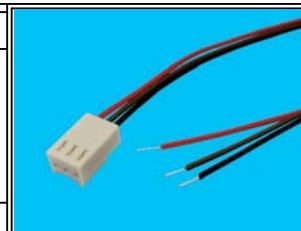

1. P1 : 2.54mm PITCH CRIMP TERMINAL AND HOUSING MK-H-03 COLOR=MILKY YELLOW
2. WIRE IS UL(1007) 26AWG 80°C 600V PVC JACKET

RoHS Compliant

TOLERANCES ARE

MORETHANALL
PCB CONNECTORS
Cable ASSEMBLIES

DRAWING BY CY

X. ±

CHECKED BY GENIUS

.X ±

UNIT / mm

SCALE 1 : 1

.XX ±

DATE

.XXX ±

ANG ±

ORDER INFORMATION

MKX1-030026-Fxxx-LF

SERIES

LEADFREE

30C:300mm

35C:350mm

FEMALE