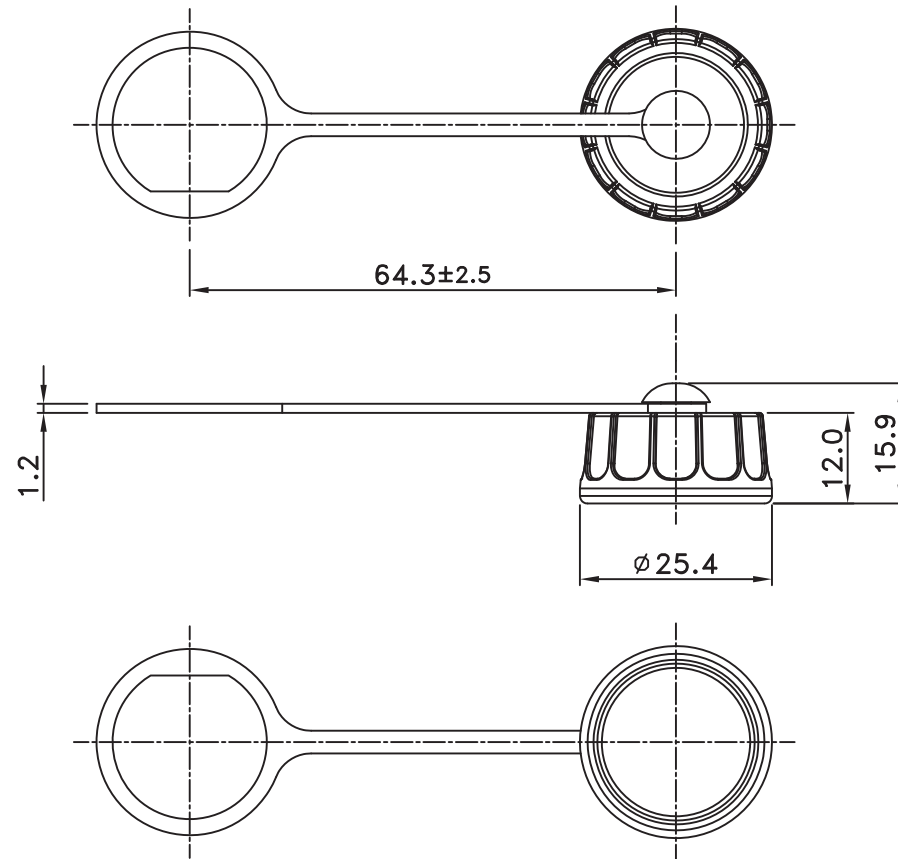

SCALE 1:1

DATE

SIZE A4

X.±
.X±
.XX±
.XXX±
ANG±

PJECTION

照片框

ORDER INFORMATION

UBWPUB-4A4A2428DC-E1M-LF

煜倫股份有限公司

www.morethanall.com

DRAWING BY CY

CHECKED BY GENIUS

UNIT / mm

SCALE 1:1

DATE

SIZE A4

X.±
 .X±
 .XX±
 .XXX±
 ANG±

PPOJECTION 

照片框

ORDER INFORMATION

UBWPUB-4A4A2428DC-E1M-LF

SERIES

LEADFREE
 1000mm
 MALE TO FEMALE
 DUST COVER
 24/28AWG
 4 PIN TO 4 PIN A TYPE

DESCRIPTION:USB 2.0 A MALE TO A FEMEAL PANEL L=1M

***CONSTRUCTION:

- 1.RIVET: * BLACK THERMOPLASTIC.
- 2.CAP: * BLACK THERMOPLASTIC SCREW TYPE.
- 3.RUBBER CHAIN: * BLACK TPE.
- 4.RUBBER PAD: * BLACK SILICONE.

RECOMMEND
PANEL CUT-OUT

MORETHANALL
PCB CONNECTORS
Cable ASSEMBLIES