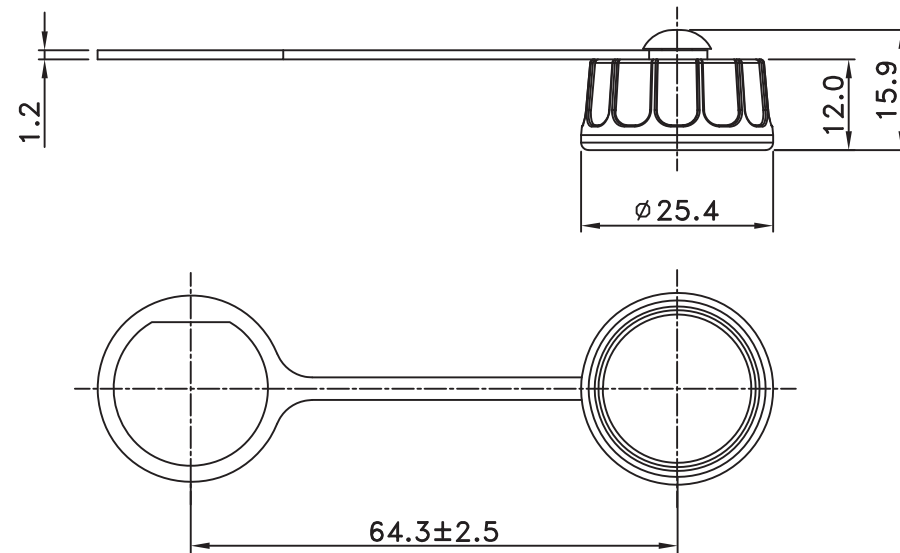

PIN OUT

A/M		A/F
1	RED	1
2	WHITE	2
3	GREEN	3
4	BLACK	4
SHELL	DRAIN	SHELL

RoHS Compliant

TOLERANCES ARE

MORETHANALL
PCB CONNECTORS
Cable ASSEMBLIES

DRAWING BY CY

CHECKED BY GENIUS

UNIT / mm

SCALE 1:1

DATE

SIZE A4

X.±
.X±
.XX±
.XXX±
ANG±

PJECTION

照片框

ORDER INFORMATION

UBWPUB-4A4A2428DC-E1M-LF

SERIES

LEADFREE
1000mm
MALE TO FEMALE
DUST COVER

24/28 AWG
4 PIN TO 4 PIN A TYPE

DESCRIPTION: USB 2.0 A MALE TO A FEMALE PANEL L=1M

煜倫股份有限公司

www.morethanall.com

***CONSTRUCTION:

1.WIRE: * UL2725 (1P/28#)+(2C/24#)+AEB65% OD:4.7mm BLACK JACKET.