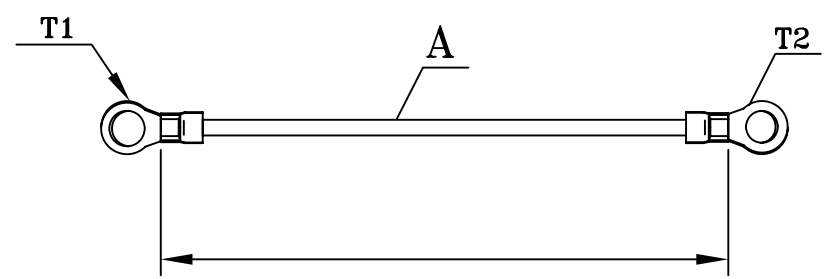

A	UL1569 #14 RED
B	UL1569 #14 RED
T1	RV 2-6
T2	保險絲座(CQ-209F5)
T3	去皮沾錫6.35mm

A	UL1015 #12 WHITE
T1	KS/RV 5-6
T2	KS/RV 5-6

A	UL1015 #12 BLACK
T1	KS/RV 5-6
T2	去皮沾錫6.35mm

RTX31-6464V12KRWFH-F24N6
RoHS Compliant

煜倫股份有限公司

PART NO. RTX31-6464V12KRWFH-F24N6	
DWG NO. RTX31-6464V12KRWFH-F24N6	
FILE NO.	
UNIT / mm	SCALE 1:1

CHECKED BY CY	TOLERANCES ARE .X ± 0.2 .XX ± .XXX ± AWG
DRAWING BY	
PROJECTION	

DESCRIPTION:				
AREA	REVISIONS	HK	DATE	2011.6.15