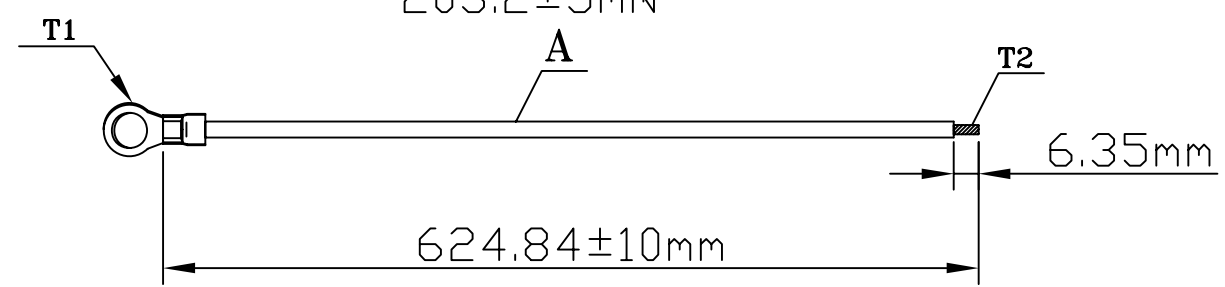

A	UL1569 #14 RED
B	UL1569 #14 RED
T1	RV 2-6
T2	保險絲座(CQ-209F5)
T3	去皮沾錫6.35mm

A	UL1015 #12 WHITE
T1	KS/RV 5-6
T2	KS/RV 5-6

A	UL1015 #12 BLACK
T1	KS/RV 5-6
T2	去皮沾錫6.35mm

RTX31-6464V12KRWFH-F24N6
RoHS Compliant

煜倫股份有限公司

PART NO. RTX31-6464V12KRWFH-F24N6	
DWG NO. RTX31-6464V12KRWFH-F24N6	
FILE NO.	
UNIT / mm	SCALE 1:1

CHECKED BY CY	TOLERANCES ARE .X ± 0.2 .XX ± .XXX ± AWG
DRAWING BY	
PROJECTION	

DESCRIPTION:				
AREA	REVISIONS	HK	DATE	2011.6.15