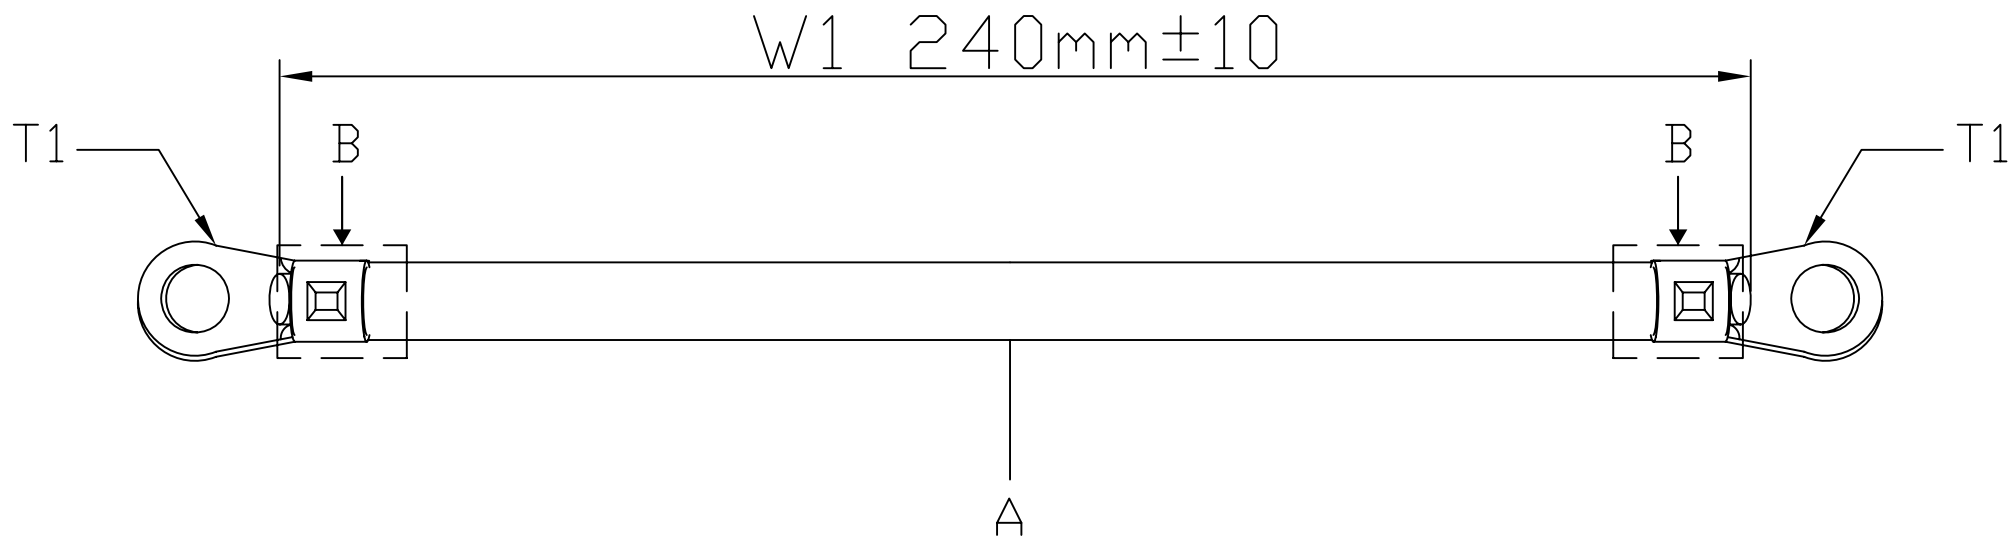

1 2 3 4 5 6 7 8 9 0

J  
I  
H  
G  
F  
E  
D  
C  
B  
A

RTX2-3737BK-F24C-LF  
LEADFREE

RoHS Compliant

A	UL1346#6 Black
B	HEAT SHRINK SLEEVE
T1	KST RNBS14-6
W1	240mm±10

PART NO. RTX2-3737BK-F24C

DWG NO. RTX2-3737BK-F24C

FILE NO.

CHECKED BY CY

DRAWING BY

TOLERANCES ARE

.X ± 0.2  
.XX ±  
.XXX ±  
AWG

DESCRIPTION:

焯倫股份有限公司

UNIT / mm