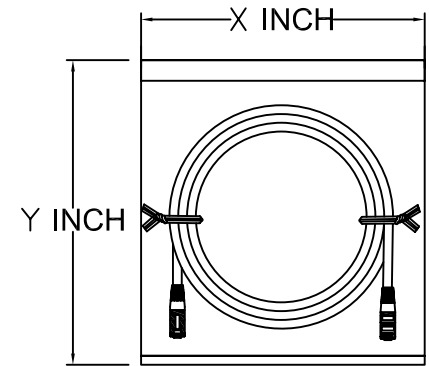

WIRING:568B  
 P1 COLOR P2  
 1 — WH-OR — 1  
 2 ∞ ORANGE ∞ 2  
 3 — WH-GR — 3  
 6 ∞ GREEN ∞ 6  
 4 — BLUE — 4  
 5 ∞ WH-BL ∞ 5  
 7 — WH-BR — 7  
 8 ∞ BROWN ∞ 8  
 Drain wire To Drain wire  
 NOTE: ∞ TWISTED PAIR

**SPECIFICATION:**

- CABLE: 1.COMPONENT:  
 A.Size of conductors :CAT.5e STP 24AWG (0.2\*7) stranded round cable.  
 B.Color coded insulation :(P.P) white/orange-orange,white/green-green,white/blue-blue,white/brown-brown.  
 C.Diameter of dielectric :0.99±0.05mm.  
 E.Plenum Shield :Mylar Tape,Drain Wire,AL-Mylar Tape.  
 D.UL style no.of single :(30v, 60°C).  
 F.Number of twist pairs :Four pairs.  
 2.S.R: :PVC 75P Molding

- 3.JACKET MATERIAL. :PVC  
 A.Overall diameter :Ave 6.0mm  
 B.Color. :GRAY

PLUG: 1.TYPE -:Modular U.S. Shielded type 8p8c,golden plate 50u".  
 2.MATERIAL :PC UL 94v-2

RJX2-0808GEFM-M2M-LF  
 LEADFREE

RoHS Compliant

PART NO. RJX2-0808GEFM-M2M		CHECKED BY CY		TOLERANCES ARE .X ± 0.2 .XX ± .XXX ± AWG	DESCRIP TION: STP CABLE MOLDING L:1.5M	AREA	REVISIONS	HK	DATE
DWG NO. RJX2-0808GEFM-M2M		DRAWING BY							
FILE NO.		PROJECTION							
UNIT / mm	SCALE 1:1								