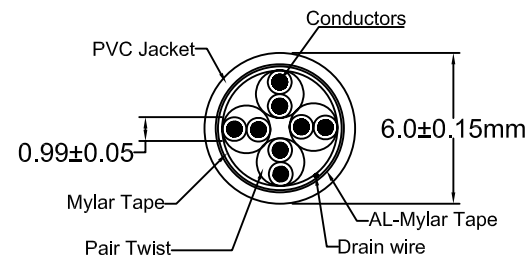

WIRING:568B  
 P1 COLOR P2  
 1 — WH-OR — 1  
 2 ∞ ORANGE ∞ 2  
 3 — WH-GR — 3  
 6 ∞ GREEN ∞ 6  
 4 — BLUE — 4  
 5 ∞ WH-BL ∞ 5  
 7 — WH-BR — 7  
 8 ∞ BROWN ∞ 8  
 Drain wire To Drain wire  
 NOTE: ∞ TWISTED PAIR

**SPECIFICATION:**

- CABLE: 1.COMPONENT:  
 A.Size of conductors :CAT.5e STP 24AWG (0.2\*7) stranded round cable.  
 B.Color coded insulation :(P.P) white/orange-orange,white/green-green,white/blue-blue,white/brown-brown.  
 C.Diameter of dielectric :0.99±0.05mm.  
 E.Plenum Shield :Mylar Tape,Drain Wire,AL-Mylar Tape.  
 D.UL style no.of single :(30v, 60°C).  
 F.Number of twist pairs :Four pairs.  
 2.S.R: :PVC 75P Molding

- 3.JACKET MATERIAL. :PVC  
 A.Overall diameter :Ave 6.0mm  
 B.Color. :GRAY

PLUG: 1.TYPE -:Modular U.S. Shielded type 8p8c,golden plate 50u".  
 2.MATERIAL :PC UL 94v-2

RJX2-0808GEFM-M2M-LF  
 LEADFREE

RoHS Compliant

PART NO. RJX2-0808GEFM-M2M		CHECKED BY CY		TOLERANCES ARE .X ± 0.2 .XX ± .XXX ± AWG	DESCRIP TION: STP CABLE MOLDING L:1.5M	AREA	REVISIONS	HK	DATE
DWG NO. RJX2-0808GEFM-M2M		DRAWING BY							
FILE NO.		PROJECTION							
UNIT / mm	SCALE 1:1								