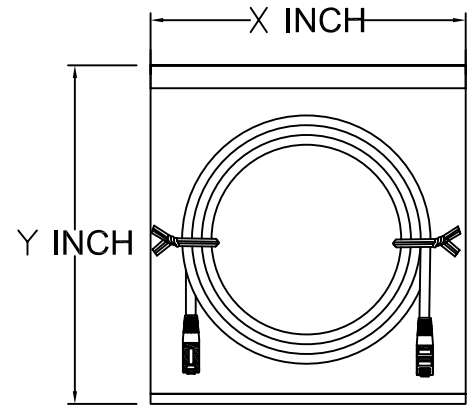

WIRING:568B

P1	COLOR	P2
1	—WH-OR—	1
2	∞∞ORANGE∞∞	2
3	—WH-GR—	3
6	∞∞GREEN∞∞	6
4	—BL—	4
5	∞∞WH-BL∞∞	5
7	—WH-BR—	7
8	∞∞BROWN∞∞	8

Drain wire To Drain wire
NOTE:∞∞TWISTED PAIR

SPECIFICATION:

- CABLE:**
- 1.COMPONENT:
 - A.Size of conductors :CAT.5e STP 24AWG (0.2*7) stranded round cable.
 - B.Color coded insulation :(P.P) white/orange-orange,white/green-green,white/blue-blue,white/brown-brown.
 - C.Diameter of dielectric :0.99±0.05mm.
 - E.Plenum Shield :Mylar Tape,Drain Wire,AL-Mylar Tape.
 - D.UL style no.of single :(30v, 60°C).
 - F.Number of twist pairs :Four pairs.
 - 2.S.R: :PVC 75P Molding
 - 3.JACKET MATERIAL. :PVC
 - A.Overall diameter :Ave 6.0mm
 - B.Color. :Grey
- PLUG:**
- 1.TYPE -:Modular U.S. Shielded type 8p8c, golden plate 50u".
 - 2.MATERIAL :PC UL 94v-2

RJX2-0808GEFM-M1M5-LF
LEADFREE

RoHS Compliant

PART NO. RJX2-0808GEFM-M1M5		CHECKED BY CY		TOLERANCES ARE .X ± 0.2 .XX ± .XXX ± AWG	DESCRIP TION: STP CABLE MOLDING L:1.5M	AREA	REVISIONS	HK	DATE
DWG NO. RJX2-0808GEFM-M1M5		DRAWING BY							
FILE NO.		PROJECTION							
UNIT / mm	SCALE 1:1								