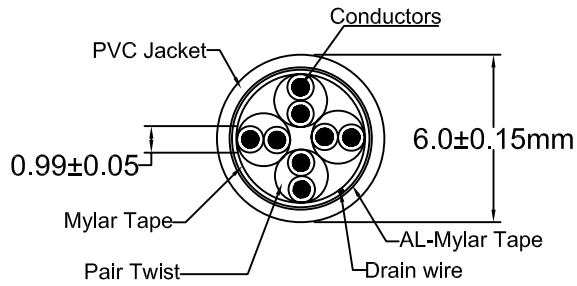

WIRING:568B

P1	COLOR	P2
1	—WH-OR—	1
2	∞∞ORANGE∞∞	2
3	—WH-GR—	3
6	∞∞GREEN∞∞	6
4	—BL—	4
5	∞∞WH-BL∞∞	5
7	—WH-BR—	7
8	∞∞BROWN∞∞	8

Drain wire To Drain wire
NOTE:∞∞TWISTED PAIR

SPECIFICATION:

- CABLE:**
- 1.COMPONENT:
 - A.Size of conductors :CAT.5e STP 24AWG (0.2*7) stranded round cable.
 - B.Color coded insulation :(P.P) white/orange-orange,white/green-green,white/blue-blue,white/brown-brown.
 - C.Diameter of dielectric :0.99±0.05mm.
 - E.Plenum Shield :Mylar Tape,Drain Wire,AL-Mylar Tape.
 - D.UL style no.of single :(30v, 60°C).
 - F.Number of twist pairs :Four pairs.
 - 2.S.R: :PVC 75P Molding
 - 3.JACKET MATERIAL. :PVC
 - A.Overall diameter :Ave 6.0mm
 - B.Color. :Grey
- PLUG:**
- 1.TYPE -:Modular U.S. Shielded type 8p8c, golden plate 50u".
 - 2.MATERIAL :PC UL 94v-2

RJX2-0808GEFM-M1M5-LF
LEADFREE

RoHS Compliant

PART NO. RJX2-0808GEFM-M1M5		CHECKED BY CY		TOLERANCES ARE .X ± 0.2 .XX ± .XXX ± AWG	DESCRIP TION: STP CABLE MOLDING L:1.5M	AREA	REVISIONS	HK	DATE
DWG NO. RJX2-0808GEFM-M1M5		DRAWING BY							
FILE NO.		PROJECTION							
UNIT / mm	SCALE 1:1								