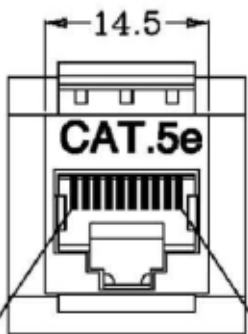

C

B

A

PIN1 P2 PIN 8

C	JACK	TLCAT-017/C KEYSTONE JACK STP 8P8C GOLD FLUSH SHIELD (GREEN PART)	PCS	1
B	CABLE	ROUND CABLE STP 4PR STRANDED CONDUCTOR CAT.5 24AWG 7/0.20 GRAY OD:8.0±0.2MM (GREEN PART)	PCS	1
A	PLUG	MODULAR PLUG 8P8C GOLD FLUSH SHIELD (GREEN PART)	PCS	1
ITEM NO	ITEM	DESCRIPTION	UNIT	QTY

FILE NO.

UNIT / mm

SCALE 1:1

CHECKED BY CY

DRAWING BY

PROJECTION

TOLERANCES ARE

.X ± 0.2  
.XX ±  
.XXX ±  
AWG