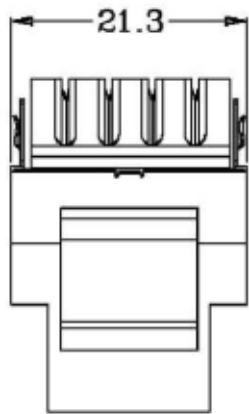

1 2 3 4 5 6 7 8 9 0

J

I

H

G

F

E

D

C

B

A

PIN1 P2 PIN 8

C	JACK	TLCAT-017/C KEYSTONE JACK STP 8P8C GOLD FLUSH SHIELD (GREEN PART)	PCS	1
B	CABLE	ROUND CABLE STP 4PR STRANDED CONDUCTOR CAT.5 24AWG 7/0.20 GRAY OD:8.0±0.2MM (GREEN PART)	PCS	1
A	PLUG	MODULAR PLUG 8P8C GOLD FLUSH SHIELD (GREEN PART)	PCS	1
ITEM NO	ITEM	DESCRIPTION	UNIT	QTY

FILE NO.

UNIT / mm

SCALE 1:1

CHECKED BY CY

DRAWING BY

PROJECTION

TOLERANCES ARE

.X ± 0.2  
.XX ±  
.XXX ±  
AWG