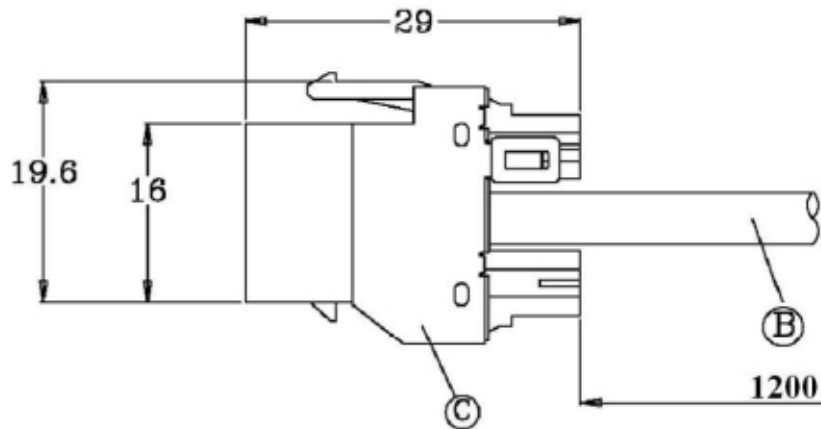

C

B

A

PIN1 P2 PIN 8

C	JACK	TLCAT-017/C KEYSTONE JACK STP 8P8C GOLD FLUSH SHIELD (GREEN PART)	PCS	1
B	CABLE	ROUND CABLE STP 4PR STRANDED CONDUCTOR CAT.5 24AWG 7/0.20 GRAY OD:8.0±0.2MM (GREEN PART)	PCS	1
A	PLUG	MODULAR PLUG 8P8C GOLD FLUSH SHIELD (GREEN PART)	PCS	1
ITEM NO	ITEM	DESCRIPTION	UNIT	QTY

FILE NO.

UNIT / mm

SCALE 1:1

CHECKED BY CY

DRAWING BY

PROJECTION

TOLERANCES ARE

.X ± 0.2  
.XX ±  
.XXX ±  
AWG