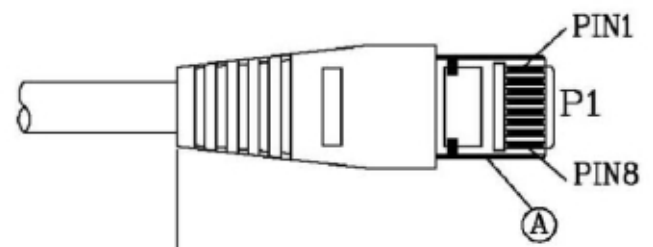

C

B

A

PIN1 P2 PIN 8

C	JACK	TLCAT-017/C KEYSTONE JACK STP 8P8C GOLD FLUSH SHIELD (GREEN PART)	PCS	1
B	CABLE	ROUND CABLE STP 4PR STRANDED CONDUCTOR CAT.5 24AWG 7/0.20 GRAY OD:8.0±0.2MM (GREEN PART)	PCS	1
A	PLUG	MODULAR PLUG 8P8C GOLD FLUSH SHIELD (GREEN PART)	PCS	1
ITEM NO	ITEM	DESCRIPTION	UNIT	QTY