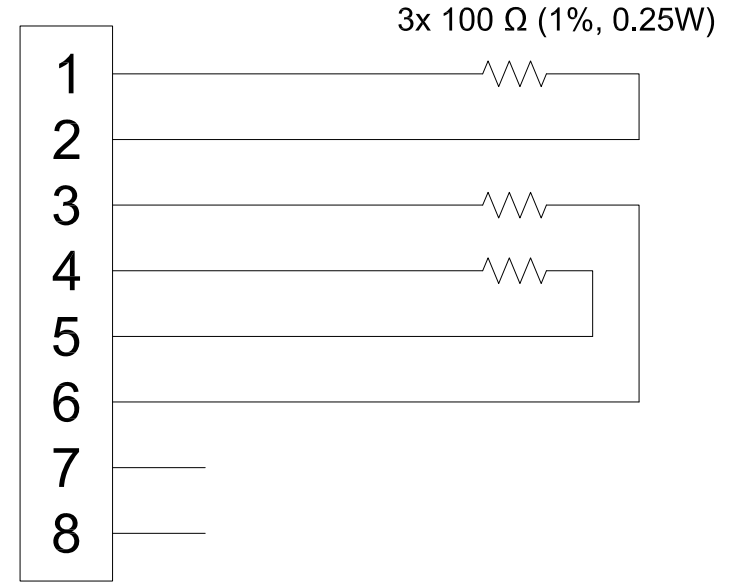

RJ45

PLUG	RJ45 8P8C-50u"
COLOR	GRAY
電阻	100Ω±1% X3
包裝方式	100PCS/空白袋
WIRE	UL-1061 E41396 AWM80°C VW-1 300V 26AWG, PVC Insulation
DESCRIPTION	

RoHS Compliant

TOLERANCES ARE

DRAWING BY CY

CHECKED BY GENIUS

UNIT / mm

SCALE 1 : 1

DATE

SIZE A4

X. ±
.X ± 0.38
.XX ± 0.25
.XXX ± 0.10
ANG ±

PJECTION

照片框

ORDER INFORMATION

煜倫股份有限公司