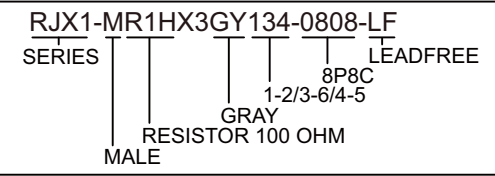

RJ45

PLUG	RJ45 8P8C-50u"
COLOR	GRAY
電阻	100Ω±1% X3
包裝方式	100PCS/空白袋
WIRE	UL-1061 E41396 AWM80°C VW-1 300V 26AWG, PVC Insulation
DESCRIPTION	

RoHS Compliant

TOLERANCES ARE

DRAWING BY CY

CHECKED BY GENIUS

UNIT / mm

SCALE 1 : 1

DATE

SIZE A4

X. ±
.X ± 0.38
.XX ± 0.25
.XXX ± 0.10
ANG ±

PJECTION

照片框

ORDER INFORMATION

煜倫股份有限公司