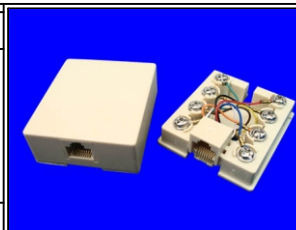

ORDER INFORMATION

RJ-SJ03-0808-LF
SERIES | 8P8C | LEADFREE
03u" GOLD
SURFACE JACK

煜倫股份有限公司

www.morethanall.com

DESCRIPTION: 電話接線盒 8P8C象牙色