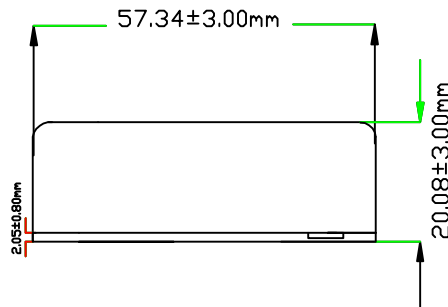

RJ45 SOCKET	US JACK
BLUE 1	1 BLUE
ORANGE 2	2 ORANGE
BLACK 3	3 BLACK
RED 4	4 RED
GREEN 5	5 GREEN
YELLOW 6	6 YELLOW
BROWN 7	7 BROWN
WHITE 8	8 WHITE

NOTE :
 Housing Material : ABS
 Housing Color : Ivory
 Contact Material : Brass Nickel Plated
 RJ45 Socket : 8P8C Jack Ivory
 Wire : 1061 #26AWG
 Wire Color : Blue, Orange, Black, Red, Green, Yellow, Brown, White.

RoHS Compliant

TOLERANCES ARE

MORETHANALL
 PCB CONNECTORS
 Cable ASSEMBLIES

DRAWING BY CY

X.±

CHECKED BY GENIUS

.X±

UNIT / mm

SCALE 1 : 1

.XX±

DATE

.XXX±

ANG±

SIZE A4

PJECTION

ORDER INFORMATION