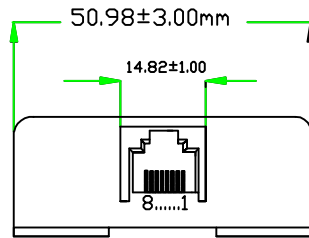

NOTE :
Housing Material : ABS
Housing Color : Ivory
Contact Material : Brass Nickel Plated
RJ45 Socket : 8P8C Jack Ivory
Wire : 1061 #26AWG
Wire Color : Blue, Orange, Black, Red, Green, Yellow, Brown, White.