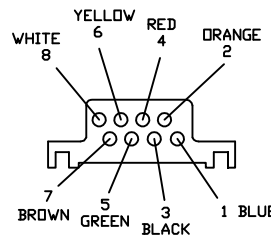

RJ45 SOCKET	US JACK
BLUE 1	1 BLUE
ORANGE 2	2 ORANGE
BLACK 3	3 BLACK
RED 4	4 RED
GREEN 5	5 GREEN
YELLOW 6	6 YELLOW
BROWN 7	7 BROWN
WHITE 8	8 WHITE

NOTE :
 Housing Material : ABS
 Housing Color : Ivory
 Contact Material : Brass Nickel Plated
 RJ45 Socket : 8P8C Jack Ivory
 Wire : 1061 #26AWG
 Wire Color : Blue, Orange, Black, Red, Green, Yellow, Brown, White.

RoHS Compliant

TOLERANCES ARE

MORETHANALL
 PCB CONNECTORS
 Cable ASSEMBLIES

DRAWING BY CY

X.±

CHECKED BY GENIUS

.X±

UNIT / mm

SCALE 1 : 1

.XX±

DATE

.XXX±

ANG±

SIZE A4

PJECTION

ORDER INFORMATION

RJ-SJ03-0808-LF
 SERIES | 8P8C | LEADFREE
 03u" GOLD
 SURFACE JACK

煜倫股份有限公司

www.morethanall.com

DESCRIPTION: 電話接線盒 8P8C象牙色