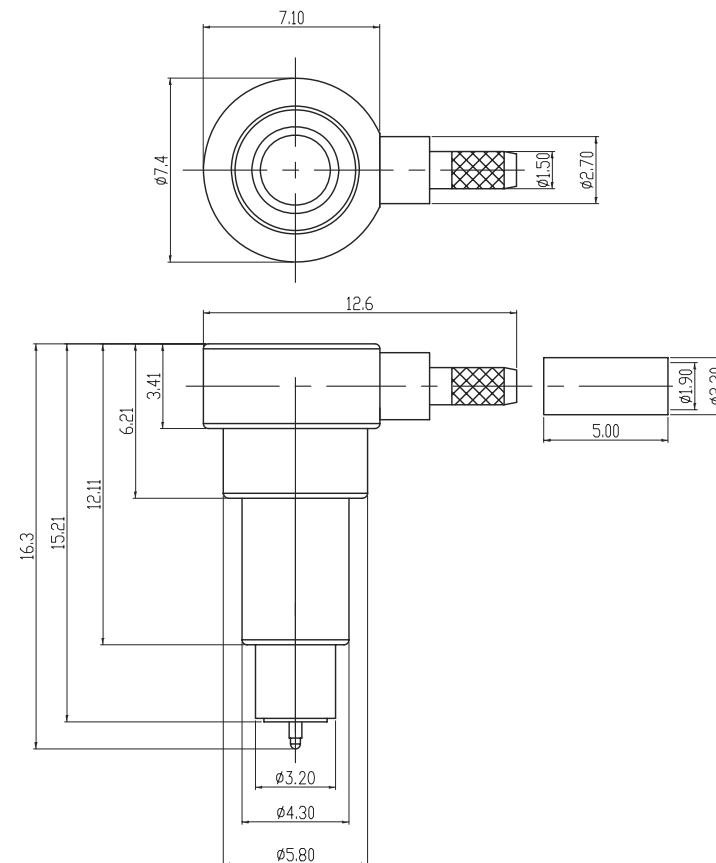

RECOMMENDED
CABLE STRIPPING DIM

05	FERRULE	BRASS	GOLD	1
04	CAP	BRASS	NICKEL	1
03	INSULATOR	TEFLON	NONE	1
02	CONDUCTOR	PHOSPHOR BRONZE	GOLD	1
01	BODY	BRASS	NICKEL	1
NO	DESCRIPTION	MATERIAL	FINISH	Q'TY

RoHS Compliant

TOLERANCES ARE

MORETHANALL
PCB CONNECTORS
Cable ASSEMBLIES

DRAWING BY CY

X. ±

CHECKED BY GENIUS

.X ±

UNIT / mm

SCALE 1 : 1

.XX ±

DATE

.XXX ±

ANG ±

SIZE A4

PROJECTION

照片框

ORDER INFORMATION

RFS-PCR-50-LF
SERIES | | LEADFREE
| | 50 OHM
| 90°
| CRIMP
| PLUG

煜倫股份有限公司

www.morethanall.com

DESCRIPTION: RSW R/A Plug Crimp for 1.13 Cable