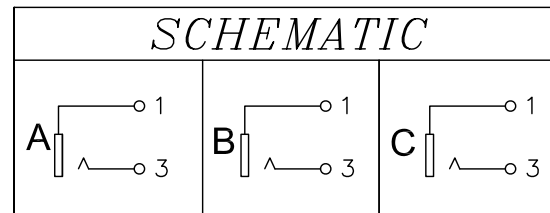

RCAA3-JR50ME2xxx-02-LF
LEADFREE
RGB:RED/GREEN/BLUE

RoHS Compliant

1	2	3	4	5
Black	Red	White	Yellow	Blue
6	7	8	9	
Gray	Green	Orange	Brown	

P.C.B LAYOUT(±0.1)
BOTTOM VIEW

NO	PART NAME	Q'TY	MATERIAL	PLATED	REMARK
5	COVER	1	PBT		BLACK
4	WASHER	3	PBT		
3	HOUSING	1	PBT		
2	TERMINAL-3	3	BRASS	TIN	
1	SHIELD+1PIN	3	BRASS	NICKEL	

MORETHANALL
CONNECTORS
ASSEMBLIES

PART NO. RCAA3-JR50ME2xxx-02

DWG NO. RCAA3-JR50ME2xxx-02

FILE NO.

CHECKED BY CY

DRAWING BY

TOLERANCES ARE

X. ± 0.5

.X ± 0.3

.XX ± 0.15

.XXX ±

ANG

DESCRIPTION:

焯倫股份有限公司

UNIT / mm

SCALE 1:1