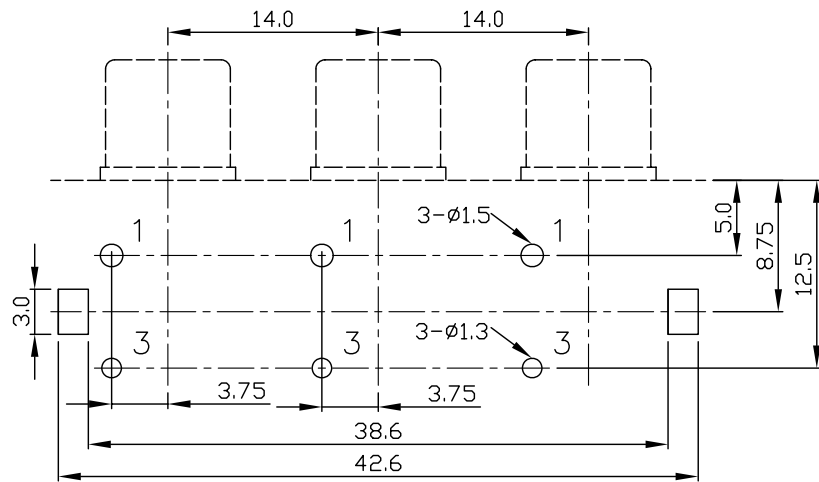

RCAA3-JR50ME2xxx-02-LF
LEADFREE
RGB:RED/GREEN/BLUE

RoHS Compliant

1	2	3	4	5
Black	Red	White	Yellow	Blue
6	7	8	9	
Gray	Green	Orange	Brown	

P.C.B LAYOUT(±0.1)
BOTTOM VIEW

NO	PART NAME	Q'TY	MATERIAL	PLATED	REMARK
5	COVER	1	PBT		BLACK
4	WASHER	3	PBT		
3	HOUSING	1	PBT		
2	TERMINAL-3	3	BRASS	TIN	
1	SHIELD+1PIN	3	BRASS	NICKEL	

MORETHANALL
CONNECTORS
ASSEMBLIES

PART NO. RCAA3-JR50ME2xxx-02

DWG NO. RCAA3-JR50ME2xxx-02

FILE NO.

CHECKED BY CY

DRAWING BY

TOLERANCES ARE

X. ± 0.5

.X ± 0.3

.XX ± 0.15

.XXX ±

ANG

DESCRIPTION:

焯倫股份有限公司

UNIT / mm

SCALE 1:1