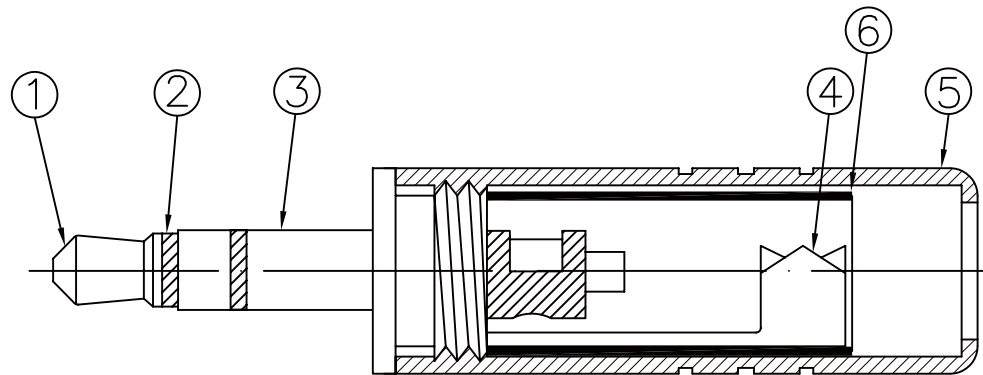

一般公差	
尺寸區分	公差
0>1.0	±0.1
1.0>6.0	±0.2
6.0>12.0	±0.3
12.0>25.0	±0.4
25.0>	±0.5

6	PE
5	BRASS GOLD
4	BRASS NICKEL
3	BRASS GOLD
2	ABS BLACK
1	BRASS GOLD
NO	CONTENT

RoHS Compliant

TOLERANCES ARE

MORETHANALL
PCB CONNECTORS
Cable ASSEMBLIES

DRAWING BY CY

X.±

CHECKED BY GENIUS

.X±

UNIT / mm

SCALE 1 : 1

.XX±

DATE

.XXX±

ANG±

SIZE A4

PJECTION