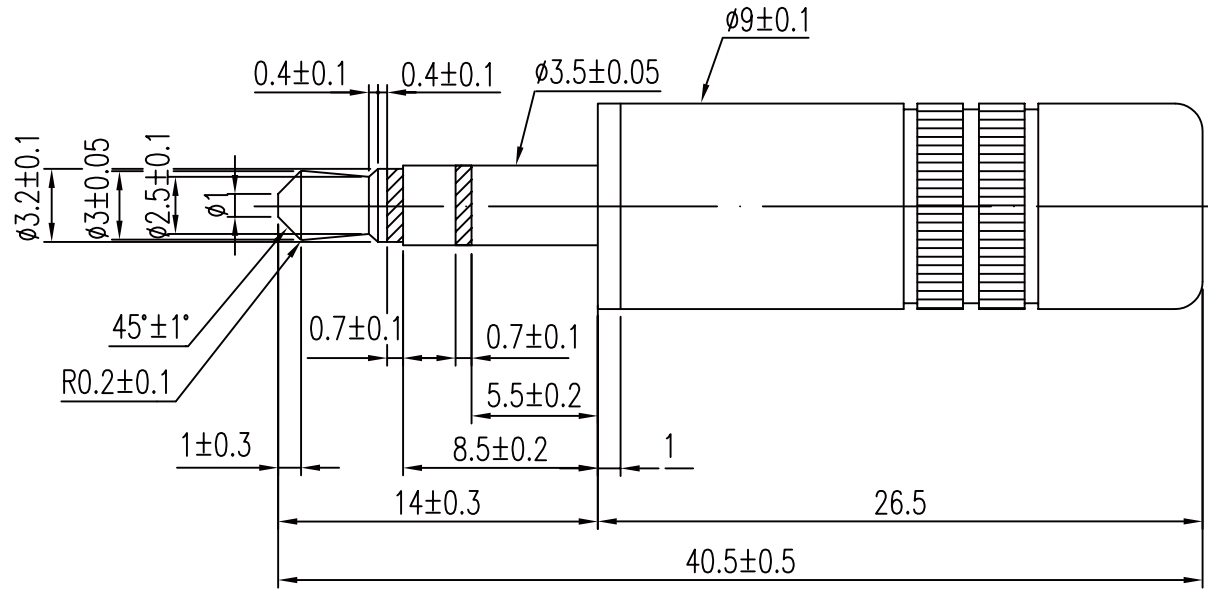

一般公差	
尺寸區分	公差
0>1.0	±0.1
1.0>6.0	±0.2
6.0>12.0	±0.3
12.0>25.0	±0.4
25.0>	±0.5

6	PE
5	BRASS GOLD
4	BRASS NICKEL
3	BRASS GOLD
2	ABS BLACK
1	BRASS GOLD
NO	CONTENT

RoHS Compliant

TOLERANCES ARE

MORETHANALL
PCB CONNECTORS
Cable ASSEMBLIES

DRAWING BY CY

X.±

CHECKED BY GENIUS

.X±

UNIT / mm

SCALE 1 : 1

.XX±

DATE

.XXX±

ANG±

SIZE A4

PJECTION

ORDER INFORMATION

PP-AG-03MS-LF
SERIES | LEADFREE
| SHORT
| METAL
| 03WAY
| GOLD
ASSEMBLY

煜倫股份有限公司

www.morethanall.com

DESCRIPTION: $\phi 3.5\text{mm}$ STEREO PLUG Assembly type