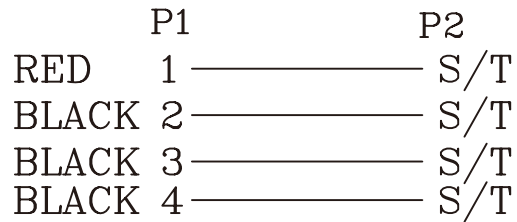

WIRING DIAGRAM

2	TERMINAL	MW-T-22
3	HOUSING	MW-H-04
1	CABLE	UL1007 #26*4C 併線
NO.	P/NAME	DESCRIPTION

RoHS Compliant

TOLERANCES ARE

**MORETHANALL**  
PCB CONNECTORS  
Cable ASSEMBLIES  
煜倫股份有限公司

DRAWING BY CY

CHECKED BY GENIUS

UNIT / mm

SCALE 1:1

DATE

SIZE A4

X.±  
.X±  
.XX±  
.XXX±  
ANG±

PJECTION

照片框

LEADFREE

www.morethanall.com

DESCRIPTION: MOLEX 2.5 4P/4P L:60mm