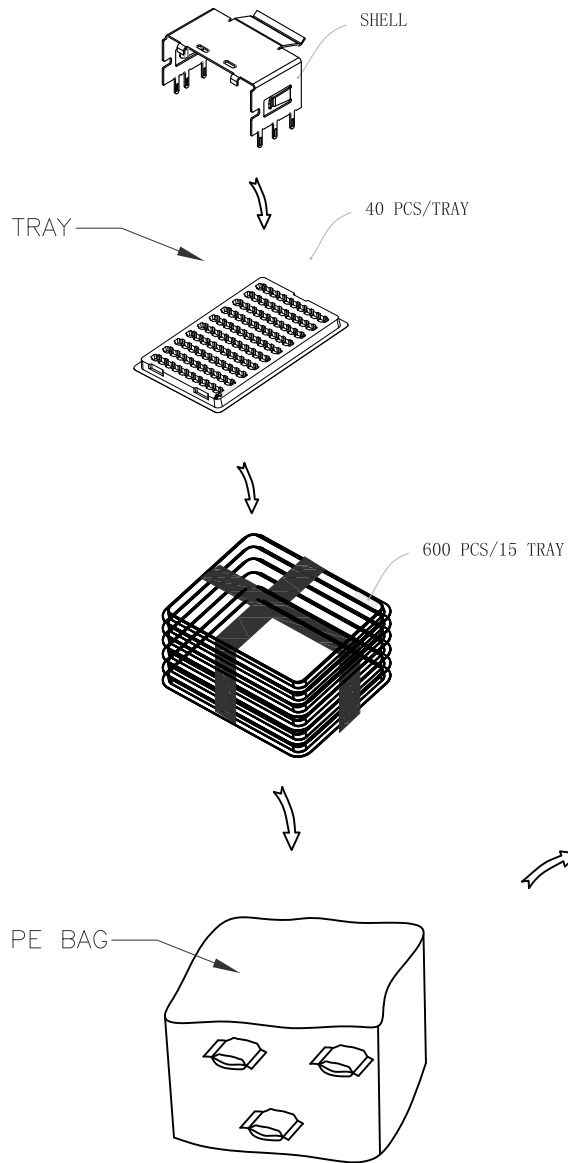

KEY OPTIONS			
L	R	U	D
LEFT KEY	RIGHT KEY	UNIVERSAL SHELL	DUAL KEY

RoHS Compliant

TOLERANCES ARE

MORETHANALL
PCB CONNECTORS
Cable ASSEMBLIES

DRAWING BY CY

X, ±

CHECKED BY GENIUS

.X ± 0.15

SIZE A4

PPOJECTION

照片框

ORDER INFORMATION

MSAS-SCR-036x-LF

SERIES LEADFREE
L.R.U.D KEY
36 WAY
DIP 90°
CAGE
FEMALE

DESCRIPTION: MINI-SAS CONNECTOR, 36POS, RIGHT ANGLE RECEPTACLE, SMT TYPE, 0.8MM,

NAME	L*W*H (cm)	Q'TY
CARTON	26.0*17.0*22.0	1
TRAY	24.0*15.0*1.75	15
TOTAL		600

Label for Carton:

P/N :	
Description:	
Q'ty :	
Date :	
Note :	

MORETHANALL
PCB CONNECTORS
Cable ASSEMBLIES

煜倫股份有限公司

www.morethanall.com

RoHS Compliant

DRAWING BY CY
CHECKED BY GENIUS
UNIT / mm SCALE 1 : 1
DATE
SIZE A4

TOLERANCES ARE

X. ±
.X ± 0.15
.XX ± 0.05
.XXX ± 0.02
ANG ±

PJECTION

照片框

ORDER INFORMATION

MSAS-SCR-036x-LF
SERIES

DESCRIPTION: MINI-SAS CONNECTOR, 36POS, RIGHT ANGLE RECEPTACLE, SMT TYPE, 0.8MM,