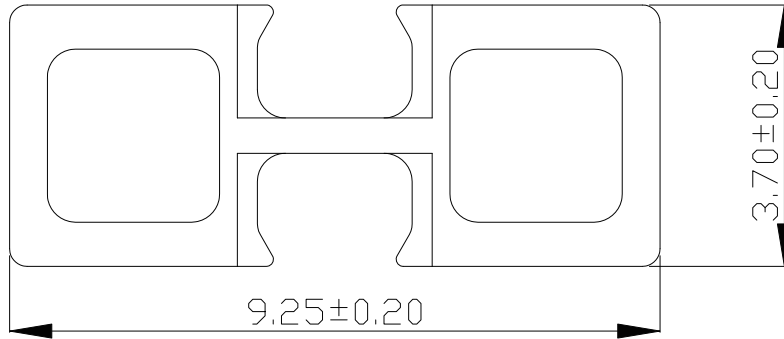

RoHS Compliant

TOLERANCES ARE

MORETHANALL
PCB CONNECTORS
Cable ASSEMBLIES

DRAWING BY CY

X.±

CHECKED BY GENIUS

.X±

UNIT / mm

SCALE 1:1

.XX±

DATE

.XXX±

ANG±

SIZE A4

PPOJECTION

照片框

ORDER INFORMATION

MP-RF7-0808-LF
SERIES | 8P8C | LEADFREE
| CAT 7 |
| FULL METAL |
| ROUND OUTLET |

煜倫股份有限公司

www.morethanall.com

DESCRIPTION: