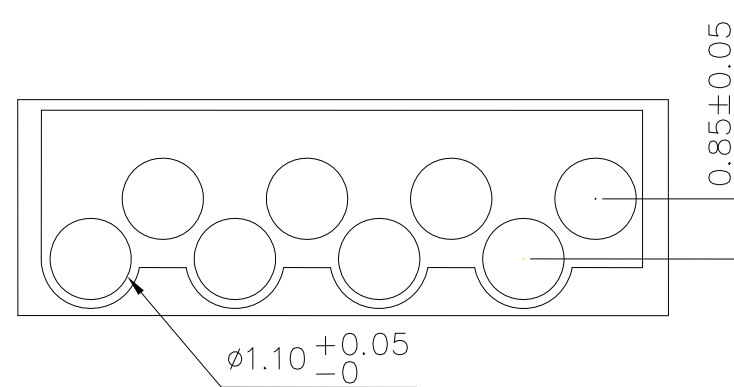

SIZE A4

PPOJECTION

照片框

ORDER INFORMATION

MP-RF7-0808-LF
SERIES | 8P8C | LEADFREE
| CAT 7 |
| FULL METAL |
| ROUND OUTLET |

煜倫股份有限公司

www.morethanall.com

DESCRIPTION: