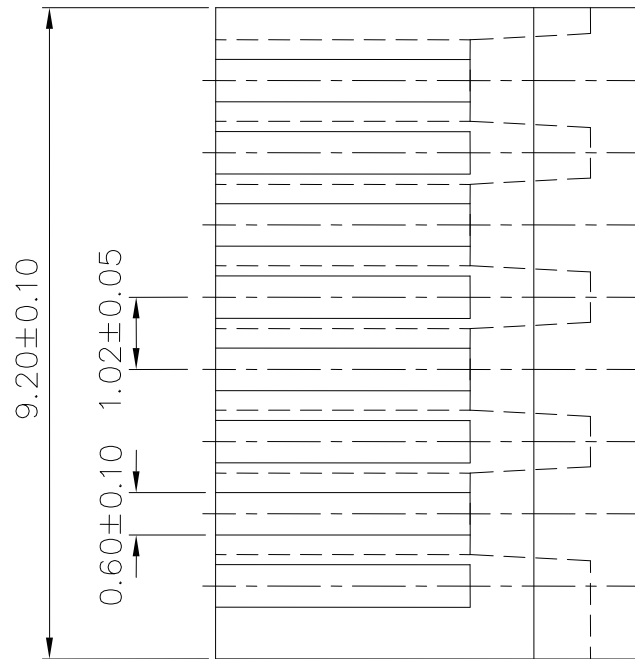

UNIT / mm SCALE 1 : 1

DATE

SIZE A4

X. ±
.X ±
.XX ±
.XXX ±
ANG ±

PJECTION

照片框

ORDER INFORMATION

MP-RF7-0808-LF
SERIES | 8P8C | LEADFREE
CAT 7
FULL METAL
ROUND OUTLET

CHECKED BY GENIUS

.X±

UNIT / mm

SCALE 1:1

.XX±

DATE

.XXX±

ANG±

SIZE A4

PPOJECTION

照片框

ORDER INFORMATION

MP-RF7-0808-LF
SERIES | 8P8C | LEADFREE
| CAT 7 |
| FULL METAL |
| ROUND OUTLET |

煜倫股份有限公司

www.morethanall.com

DESCRIPTION:

SCALE 1:1

.XX±

DATE

.XXX±

ANG±

照片框

ORDER INFORMATION

MP-RF7-0808-LF
SERIES | 8P8C | LEADFREE
CAT 7
FULL METAL
ROUND OUTLET