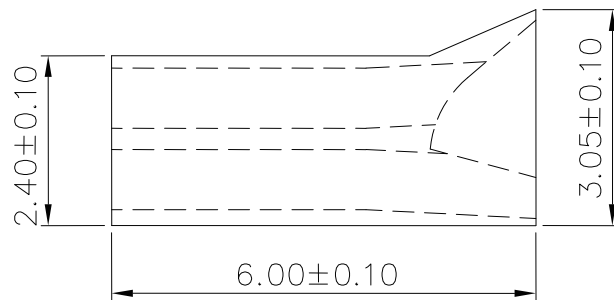

SIZE A4

PPOJECTION

照片框

ORDER INFORMATION

MP-RF7-0808-LF
SERIES | 8P8C | LEADFREE
| CAT 7 |
| FULL METAL |
| ROUND OUTLET |

煜倫股份有限公司

www.morethanall.com

DESCRIPTION: