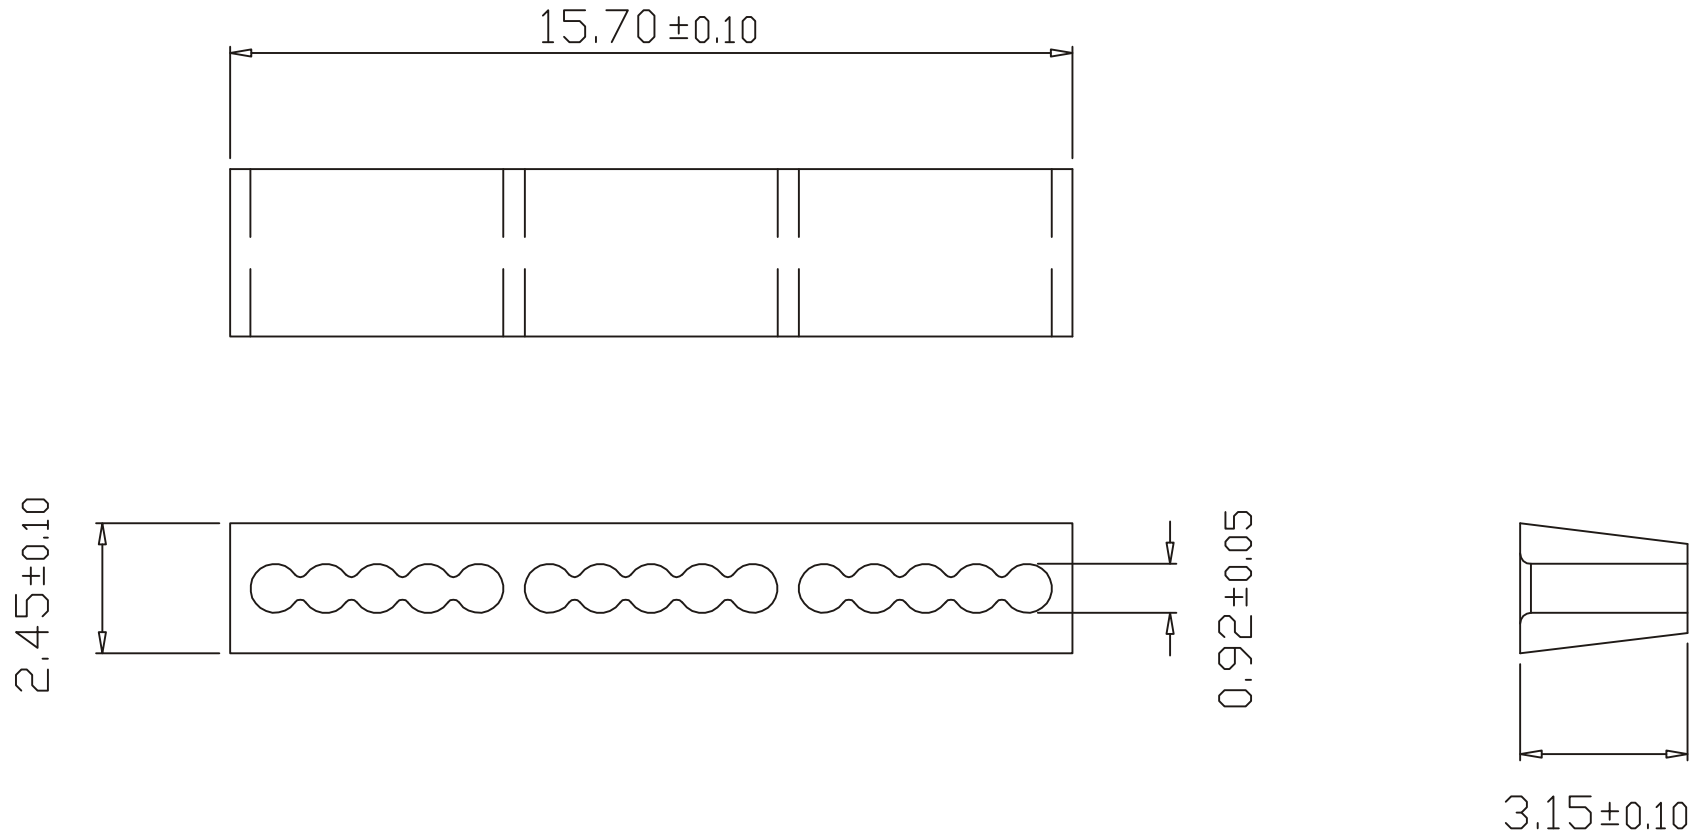

www.morethanall.com

SIZE A4

PJECTION

ORDER INFORMATION

MP-R5-1515-LF  
SERIES | LEADFREE  
15P15C  
CAT 5  
ROUND OUTLET

DESCRIPTION: 15P PLUG

Housing Material: Polycarbonate( UL 94V-0/UL 94V2)

**RoHS Compliant**

SIZE A4

X, ±

.X ±

.XX ±

.XXX ±

ANG ±

PPOJECTION

**ORDER INFORMATION**