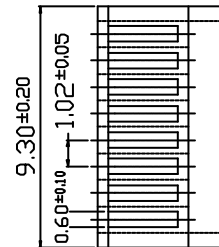

MP8P8C R GUIDE

2 PRONGS FOR STRANDED WIRE
多芯線用二叉型金片

RoHS Compliant

TOLERANCES ARE

MORETHANALL
PCB CONNECTORS
Cable ASSEMBLIES

DRAWING BY CY
CHECKED BY GENIUS
UNIT / mm SCALE 1 : 1
DATE

X. ±
.X ±
.XX ±
.XXX ±
ANG ±

照片框

ORDER INFORMATION

MP-R5-0808-LF
SERIES LEADFREE
8P8C
CAT 5
ROUND OUTLET

煜倫股份有限公司

www.morethanall.com

SIZE A4 PPROJECTION

DESCRIPTION: