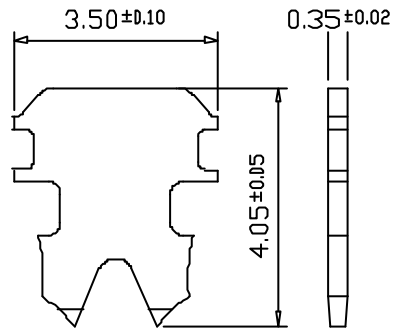

MP8P8C R GUIDE

2 PRONGS FOR STRANDED WIRE
多芯線用二叉型金片

RoHS Compliant

TOLERANCES ARE

MORETHANALL
PCB CONNECTORS
Cable ASSEMBLIES

DRAWING BY CY
CHECKED BY GENIUS
UNIT / mm SCALE 1 : 1
DATE

X. ±
.X ±
.XX ±
.XXX ±
ANG ±

照片框

ORDER INFORMATION

MP-R5-0808-LF
SERIES LEADFREE
8P8C
CAT 5
ROUND OUTLET

煜倫股份有限公司

www.morethanall.com

SIZE A4 PPROJECTION

DESCRIPTION: