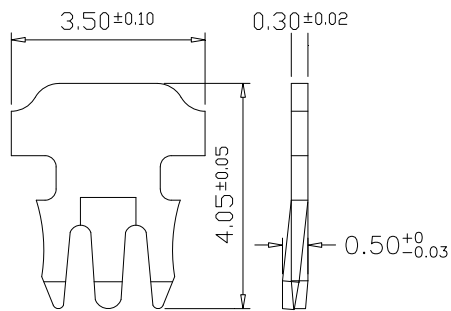

C

B

A

3 PRONGS FOR SOLID WIRE(S)

單芯線用三叉型金片

MP-F3-0808-LF
LEADFREE
RoHS Compliant

MORETHANALL
CONNECTORS
ASSEMBLIES

PART NO. MP-F3-0808

DWG NO. MP-F3-0808

FILE NO.

UNIT / mm

SCALE 1:1

CHECKED BY CY

DRAWING BY

PROJECTION

TOLERANCES ARE

.X ±
.XX ±
.XXX ±
AWG

DESCRIPTION:

AREA

REVISIONS

HK

DATE

焯倫股份有限公司