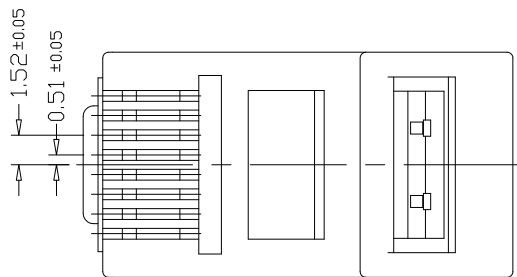

C

B

A

3 PRONGS FOR SOLID WIRE(S)

單芯線用三叉型金片

MP-F3-0808-LF
LEADFREE
RoHS Compliant

MORETHANALL
CONNECTORS
ASSEMBLIES

PART NO. MP-F3-0808