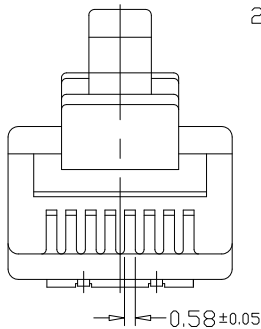

C

B

A

3 PRONGS FOR SOLID WIRE(S)

單芯線用三叉型金片

MP-F3-0808-LF
LEADFREE
RoHS Compliant

MORETHANALL
CONNECTORS
ASSEMBLIES

PART NO. MP-F3-0808

DWG NO. MP-F3-0808

FILE NO.

UNIT / mm

SCALE 1:1

CHECKED BY CY

DRAWING BY

PROJECTION

TOLERANCES ARE

.X ±
.XX ±
.XXX ±
AWG

DESCRIPTION:

AREA

REVISIONS

HK

DATE

焯倫股份有限公司