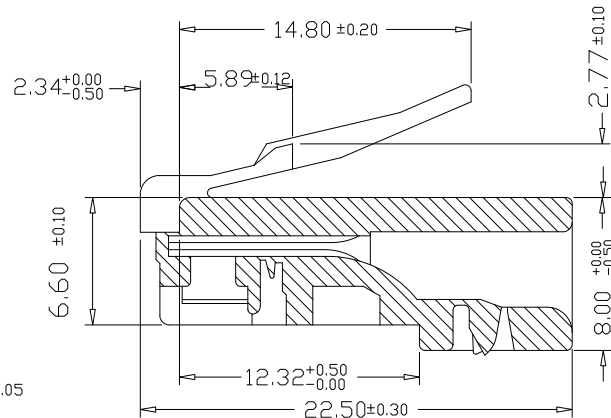

C

B

A

3 PRONGS FOR SOLID WIRE(S)

單芯線用三叉型金片

MP-F3-0808-LF
LEADFREE
RoHS Compliant

MORETHANALL
CONNECTORS
ASSEMBLIES

PART NO. MP-F3-0808

DWG NO. MP-F3-0808

FILE NO.

UNIT / mm

SCALE 1:1

CHECKED BY CY

DRAWING BY

PROJECTION

TOLERANCES ARE

.X ±
.XX ±
.XXX ±
AWG

DESCRIPTION:

AREA

REVISIONS

HK

DATE

焯倫股份有限公司