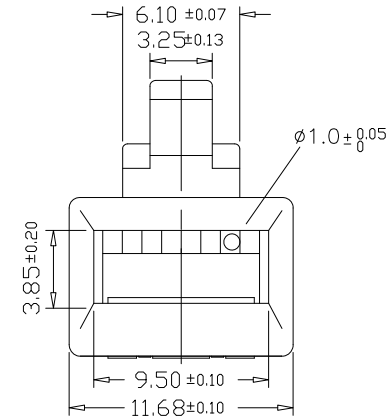

C

B

A

3 PRONGS FOR SOLID WIRE(S)

單芯線用三叉型金片

MP-F3-0808-LF
LEADFREE
RoHS Compliant

MORETHANALL
CONNECTORS
ASSEMBLIES

PART NO. MP-F3-0808

DWG NO. MP-F3-0808

FILE NO.

UNIT / mm

SCALE 1:1

CHECKED BY CY

DRAWING BY

PROJECTION

TOLERANCES ARE

.X ±
.XX ±
.XXX ±
AWG

DESCRIPTION:

AREA

REVISIONS

HK

DATE

焯倫股份有限公司