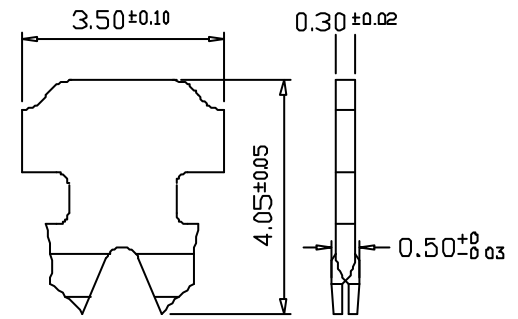

1 2 3 4 5 6 7 8 9 0

J
I
H
G
F
E
D
C
B
A

MP-F2-0402-LF
LEADFREE
RoHS Compliant

2 PRONGS FOR SOLID WIRE(SS)
單芯線用大拐角型金片

PART NO. MP-F2-0402

DWG NO. MP-F2-0402

CHECKED BY CY

TOLERANCES ARE

DESCRIP TION:

FILE NO.

DRAWING BY

.X ± 0.2
.XX ± 0.1
.XXX ±

AREA

REVISIONS

HK

DATE

煜倫股份有限公司

UNIT / mm

SCALE 1:1

PROJECTION

AWG