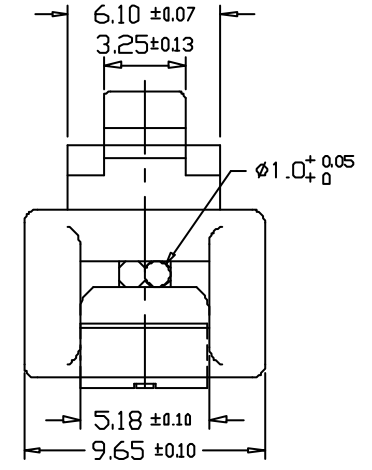

1 2 3 4 5 6 7 8 9 0

J
I
H
G
F
E
D
C
B
A

MP-F2-0402-LF
LEADFREE
RoHS Compliant

2 PRONGS FOR SOLID WIRE(SS)
單芯線用大拐角型金片

PART NO. MP-F2-0402

DWG NO. MP-F2-0402

CHECKED BY CY

TOLERANCES ARE

DESCRIP TION:

FILE NO.

DRAWING BY

.X ± 0.2
.XX ± 0.1
.XXX ±

AREA

REVISIONS

HK

DATE

煜倫股份有限公司

UNIT / mm

SCALE 1:1

PROJECTION

AWG