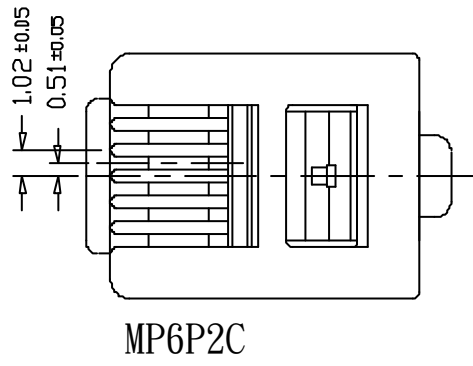

1 2 3 4 5 6 7 8 9 0

J
I
H
G
F
E
D
C
B
A

MP-F2-0402-LF
LEADFREE
RoHS Compliant

2 PRONGS FOR SOLID WIRE(SS)
單芯線用大拐角型金片

PART NO. MP-F2-0402

DWG NO. MP-F2-0402

CHECKED BY CY

TOLERANCES ARE

DESCRIP TION:

FILE NO.

DRAWING BY

.X ± 0.2
.XX ± 0.1
.XXX ±

AREA

REVISIONS

HK

DATE

煜倫股份有限公司

UNIT / mm

SCALE 1:1

PROJECTION

AWG