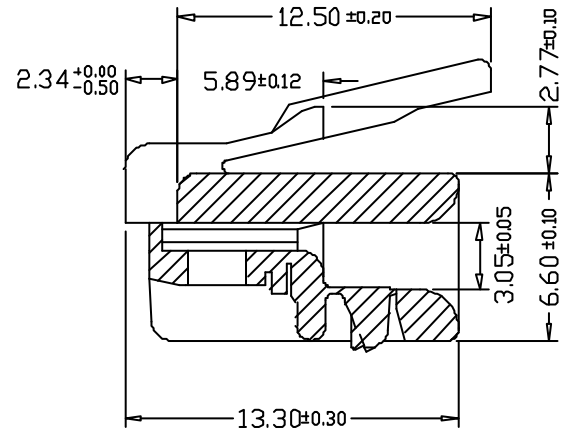

1 2 3 4 5 6 7 8 9 0

J
I
H
G
F
E
D
C
B
A

MP-F2-0402-LF
LEADFREE
RoHS Compliant

2 PRONGS FOR SOLID WIRE(SS)
單芯線用大拐角型金片

PART NO. MP-F2-0402

DWG NO. MP-F2-0402

CHECKED BY CY

TOLERANCES ARE

DESCRIP TION:

FILE NO.

DRAWING BY

.X ± 0.2
.XX ± 0.1
.XXX ±

AREA

REVISIONS

HK

DATE

煜倫股份有限公司

UNIT / mm

SCALE 1:1

PROJECTION

AWG