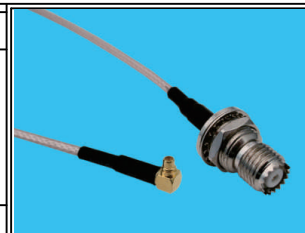

6	1	WASHER	BRASS	EQUIVALENT
5	1	NUT	BRASS	EQUIVALENT
4	1	CONNECTOR	MINI-UHF(F)	EQUIVALENT
3	1	WIRE	RG316	EQUIVALENT
2	2	TUBE	BLACK L=20mm	EQUIVALENT
1	1	CONNECTOR	MMCX(M) 90度	EQUIVALENT
ITEM	QYT	DESCRIPTION	MATERIALS	REMARK

RoHS Compliant

TOLERANCES ARE

MORETHANALL
PCB CONNECTORS
Cable ASSEMBLIES

DRAWING BY CY

CHECKED BY GENIUS

UNIT/ mm

SCALE 1:1

DATE

SIZE A4

X. ±
.X ±
.XX ±
.XXX ±
ANG ±

P PROJECTION