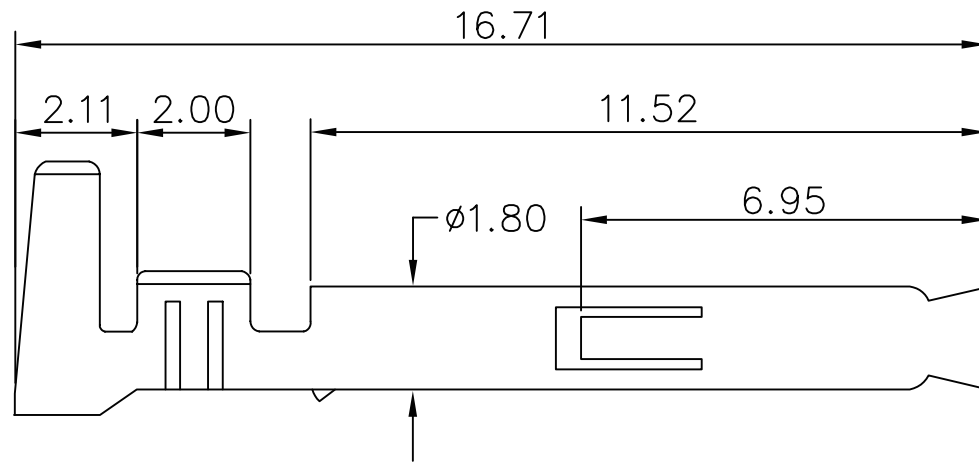

MATERIAL: PHOSPHOR BRONZE  
 APPLICABLE WIRE RANGE: AWG#22-18

B-B

A-A

**RoHS Compliant**

TOLERANCES ARE

**MORETHANALL**  
 PCB CONNECTORS  
 Cable ASSEMBLIES

DRAWING BY CY

CHECKED BY GENIUS

UNIT/mm SCALE 1:1

DATE

SIZE A4

X. ±  
 .X ±  
 .XX ±  
 .XXX ±  
 ANG ±

PROJECTION

**ORDER INFORMATION**

煜倫股份有限公司

www.morethanall.com

DESCRIPTION: