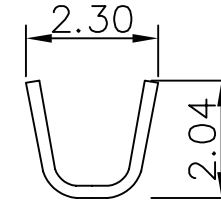

MATERIAL: PHOSPHOR BRONZE  
 APPLICABLE WIRE RANGE: AWG#22-18

B-B

A-A

**RoHS Compliant**

TOLERANCES ARE

**MORETHANALL**  
 PCB CONNECTORS  
 Cable ASSEMBLIES

DRAWING BY CY

CHECKED BY GENIUS

UNIT/mm SCALE 1:1

DATE

SIZE A4

X. ±  
 .X ±  
 .XX ±  
 .XXX ±  
 ANG ±

PROJECTION

**ORDER INFORMATION**

煜倫股份有限公司

www.morethanall.com