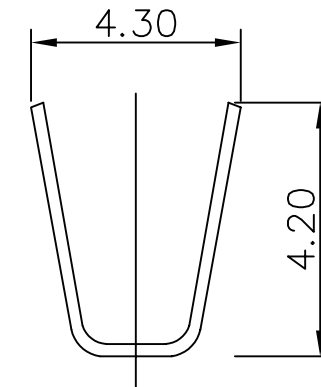

MATERIAL: PHOSPHOR BRONZE  
 APPLICABLE WIRE RANGE: AWG#22-18

B-B

A-A

**RoHS Compliant**

TOLERANCES ARE

**MORETHANALL**  
 PCB CONNECTORS  
 Cable ASSEMBLIES

DRAWING BY CY

CHECKED BY GENIUS

UNIT/mm SCALE 1:1

DATE

SIZE A4

X. ±  
 .X ±  
 .XX ±  
 .XXX ±  
 ANG ±

PROJECTION

**ORDER INFORMATION**

煜倫股份有限公司

www.morethanall.com