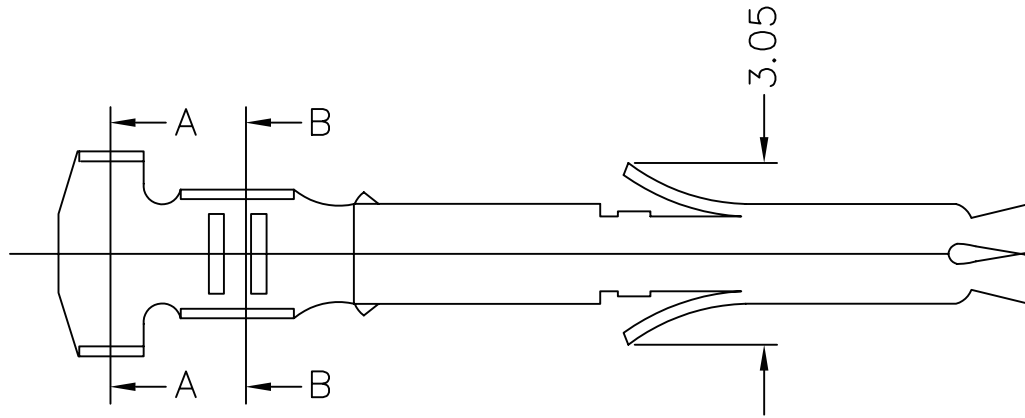

MATERIAL: PHOSPHOR BRONZE  
 APPLICABLE WIRE RANGE: AWG#22-18

B-B

A-A

**RoHS Compliant**

TOLERANCES ARE

**MORETHANALL**  
 PCB CONNECTORS  
 Cable ASSEMBLIES

DRAWING BY CY

CHECKED BY GENIUS

UNIT/mm SCALE 1:1

DATE

SIZE A4

X. ±  
 .X ±  
 .XX ±  
 .XXX ±  
 ANG ±

PROJECTION

**ORDER INFORMATION**

煜倫股份有限公司

www.morethanall.com

DESCRIPTION: