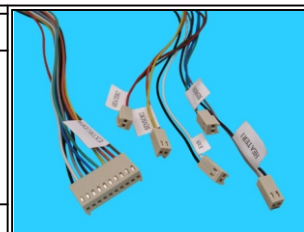

PIN OUT						
P1	P2	P3	P4	P5	P6	COLOR
1	1					BROWN
2	2					RED
3		1				ORANGE
4		2				YELLOW
5			1			GREEN
6			2			BLUE
7				1		PURPLE
8				2		GRAY
9					1	WHITE
10					2	BLACK

1. P1 : 2.54mm PITCH CRIMP TERMINAL AND HOUSING MK-H-10 COLOR=MILKY YELLOW
2. P2, P3, P4, P5, P6 : 2.54mm PITCH CRIMP TERMINAL AND HOUSING MK-H-02 COLOR=MILKY YELLOW
3. WIRE IS UL(1007) 26AWG 80°C 300V PVC JACKET

RoHS Compliant

TOLERANCES ARE

**MORETHANALL**  
PCB CONNECTORS  
Cable ASSEMBLIES  
煜倫股份有限公司

DRAWING BY CY

CHECKED BY GENIUS

UNIT / mm

SCALE 1 : 1

DATE

SIZE A4

PJECTION

X. ±  
.X ±  
.XX ±  
.XXX ±  
ANG ±

ORDER INFORMATION

MKX15-100226-Fxxx-LF

SERIES

LEADFREE  
1M31:1310mm

FEMALE TO FEMALE  
26AWG  
10 TO 02 WAY