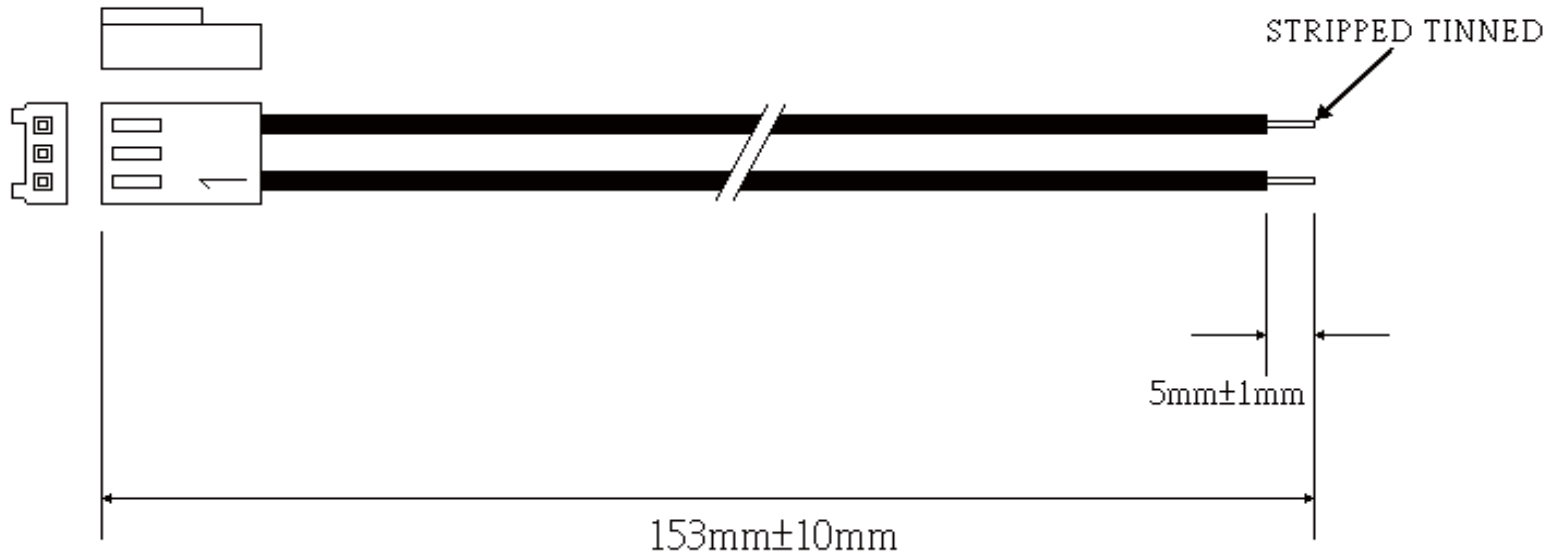

P1  
 3 BLACK  
 2 X  
 1 BLACK

1. P1 : 2.54mm PITCH CRIMP TERMINAL AND HOUSING MK-H-03 COLOR=MILKY YELLOW
2. WIRE IS UL(1007) 22AWG 80°C 300V PVC JACKET COLOR=BLACK\*2PCS

RoHS Compliant

TOLERANCES ARE

**MORETHANALL**  
 PCB CONNECTORS  
 Cable ASSEMBLIES

煜倫股份有限公司

www.morethanall.com

DRAWING BY CY

CHECKED BY GENIUS

UNIT / mm

SCALE 1:1

DATE

SIZE A4

X. ±  
 .X ±  
 .XX ±  
 .XXX ±  
 ANG ±

P PROJECTION

照片框

ORDER INFORMATION

MKX1-030222XR-F6N-LF

SERIES

3P2C

22 AWG

LCK KAMP

FEMALE

153mm

LEADFREE

DESCRIPTION: WIRE HARNESS