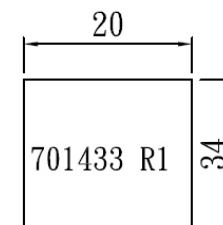

	P1	COLOR	P2
TWIST	P1	RED	P2
	P1	BLACK	
TWIST	P1	WHITE	
	P1	BLACK	

MIFX1-04XH-F40F-LF
LEADFREE

RoHS Compliant

NOTES: 1. DRAIN NEED CUT

HEIGHT: 2.5

NO	ITEM	Q' TY	DESCRIPTION
1	CABLE	1	UL 2464#22*2PR (RED, BLACK)(WHITE, BLACK) +AE JACKET COLOR=BLACK OD: ϕ 7.0
2	TERMINAL	4	3016
3	LABEL	1	WHITE GROUND BLACK PRINTING

LABEL 1

MORETHANALL
CONNECTORS
ASSEMBLIES

PART NO. **MIFX1-04XH-F40F**

DWG NO. **MIFX1-04XH-F40F**

CHECKED BY CY

TOLERANCES ARE

.X ± 0.2
.XX ±
.XXX ±
AWG

DESCRIPTION:

焯倫股份有限公司

FILE NO.

DRAWING BY

UNIT / mm

SCALE 1:1

PROJECTION

AREA

REVISIONS