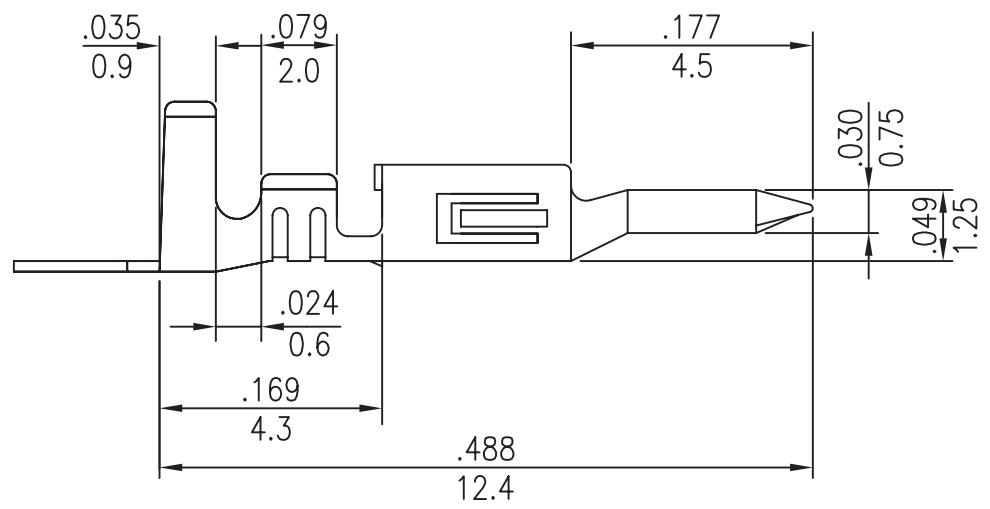

- * Material: Phosphor bronze
- * Finished: Tin-plated 60u"
- * Wire range: AWG#20~#26
- * Thickness: 0.20mm
- * Q'TY: 5,000pcs/reel

B-B SECTION

A-A SECTION

RoHS Compliant

TOLERANCES ARE

煜倫股份有限公司

www.morethanall.com

DRAWING BY CY

CHECKED BY GENIUS

UNIT/mm SCALE 1:1

DATE

SIZE A4

- X. ±
- .X ±
- .XX ±
- .XXX ±
- ANG ±

PJECTION

ORDER INFORMATION

DESCRIPTION: 3.0mm MICKO FIT MALE TERMINAL