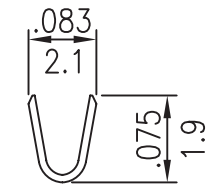

- * Material: Phosphor bronze
- * Finished: Tin-plated 60u"
- * Wire range: AWG#20~#26
- * Thickness: 0.20mm
- * Q'TY: 5,000pcs/reel

B-B SECTION

A-A SECTION

RoHS Compliant

TOLERANCES ARE

煜倫股份有限公司

www.morethanall.com

DRAWING BY CY

CHECKED BY GENIUS

UNIT/mm SCALE 1:1

DATE

SIZE A4

- X. ±
- .X ±
- .XX ±
- .XXX ±
- ANG ±

PJECTION

ORDER INFORMATION

DESCRIPTION: 3.0mm MICKO FIT MALE TERMINAL