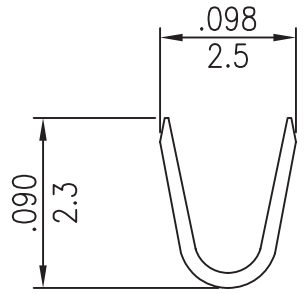

- * Material: Phosphor bronze
- * Finished: Tin-plated 60u"
- * Wire range: AWG#20~#26
- * Thickness: 0.20mm
- * Q'TY: 5,000pcs/reel

B-B SECTION

A-A SECTION

RoHS Compliant

TOLERANCES ARE

煜倫股份有限公司

www.morethanall.com

DRAWING BY CY

CHECKED BY GENIUS

UNIT/mm SCALE 1:1

DATE

SIZE A4

- X. ±
- .X ±
- .XX ±
- .XXX ±
- ANG ±

PJECTION

ORDER INFORMATION

DESCRIPTION: 3.0mm MICKO FIT MALE TERMINAL