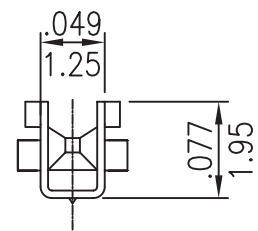

- * Material: Phosphor bronze
- * Finished: Tin-plated 60u"
- * Wire range: AWG#20~#26
- * Thickness: 0.20mm
- * Q'TY: 5,000pcs/reel

B-B SECTION

A-A SECTION

RoHS Compliant

TOLERANCES ARE

煜倫股份有限公司

www.morethanall.com

DRAWING BY CY

CHECKED BY GENIUS

UNIT/mm SCALE 1:1

DATE

SIZE A4

- X. ±
- .X ±
- .XX ±
- .XXX ±
- ANG ±

PJECTION

ORDER INFORMATION

DESCRIPTION: 3.0mm MICKO FIT MALE TERMINAL