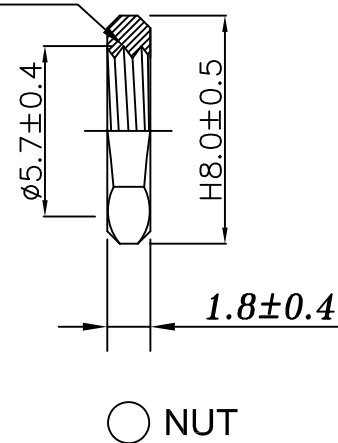

1/4"-36UNS-2B

NO.	ITEM	DESCRIPTION	QTY
⑦			
⑥	WASHER	MATERIAL : BRASS , GOLD PLATED	1
⑤	NUT	MATERIAL : BRASS , GOLD PLATED	1
④	CONNECTOR	I-PEX MHF PLUG , 20278-112R-13 or Eq.	1
③	CABLE	RG-1.13 COAXIAL CABLE , OD : 1.13mm , COLOR : GRAY	1
②	HEAT SHRINK TUBE	L : 15mm , COLOR : BLACK	1
①	CONNECTOR	SMA FEMALE , FEALE PIN , GOLD PLATED	1

RoHS Compliant

TOLERANCES ARE

MORETHANALL
PCB CONNECTORS
Cable ASSEMBLIES

煜倫股份有限公司

www.morethanall.com

DRAWING BY CY

CHECKED BY GENIUS

UNIT / mm SCALE 1 : 1

DATE

SIZE A4

X. ± 0.50
.X ± 0.25
.XX ± 0.15
.XXX ± 0.10
ANG ± 2°

PPOJECTION

照片框

ORDER INFORMATION

MHF SMA-1R1S113-E20C-LF

SERIES

LEADFREE
200mm
MALE TO FEMALE
1.13mm DIA CABLE
RA/ST

DESCRIPTION: