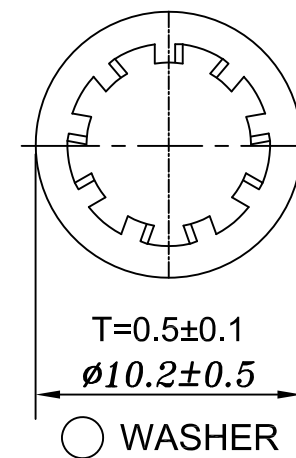

1/4"-36UNS-2B

NO.	ITEM	DESCRIPTION	QTY
⑦			
⑥	WASHER	MATERIAL : BRASS , GOLD PLATED	1
⑤	NUT	MATERIAL : BRASS , GOLD PLATED	1
④	CONNECTOR	I-PEX MHF PLUG , 20278-112R-13 or Eq.	1
③	CABLE	RG-1.13 COAXIAL CABLE , OD : 1.13mm , COLOR : GRAY	1
②	HEAT SHRINK TUBE	L : 15mm , COLOR : BLACK	1
①	CONNECTOR	SMA FEMALE , FEALE PIN , GOLD PLATED	1

DATE

SIZE A4

X. ± 0.50
.X ± 0.25
.XX ± 0.15
.XXX ± 0.10
ANG ± 2°

PPOJECTION

照片框

ORDER INFORMATION

MHF SMA-1R1S113-E20C-LF

SERIES

LEADFREE
200mm
MALE TO FEMALE
1.13mm DIA CABLE
RA/ST

DESCRIPTION: