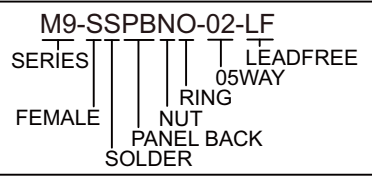

1. MATERIAL :
  - 1-1. HOUSING : PBT UL94V-0 ; COLOR : BLACK
  - 1-2. CONTACT : BRASS
  - 1-3. O-RING A : NBR; COLOR : BLACK
  - 1-4. O-RING B : EPDM ; COLOR : BLACK
  - 1-5. NUT : BRASS
2. FINISH :
  - 2-1. CONTACT : 10 MICRO INCHES MIN. GOLD PLATED
    UNDER PLATE : NICKEL
  - 2-2. NUT : SEE TABLE A
  - 2-3. SHELL : SEE TABLE A
3. ELECTRICAL SPECIFICATION :
  - 3-1. Rated current : 5A
  - 3-2. Voltage :125V
  - 3-3. Water proof: IPX7
4. Environmental :
  - 4-1. Operation Temperature : -20 ℃~85℃

RoHS Compliant

TOLERANCES ARE

照片框

ORDER INFORMATION