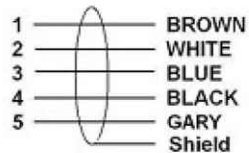

M12-5P-FEMALE

M12-5P-F

Wiring Diagram

5	CABLE	UL2464#24AWG*5C+1 ( CUL COMPLIANT) CUL NO. E146924	GRAY	
4	RING NUT	BRASS, NICKEL PLATED		1
3	O-RING	VITON	GREEN	1
2	Contact	Brass , 6 u" Gold plated .Female Contact.		5
1	Connector	M12 Female 5 Pin connector 防水等級 IP65.	BLACK	1
No.	PART NAME	DESCRIPTION	COLOR	Q'TY