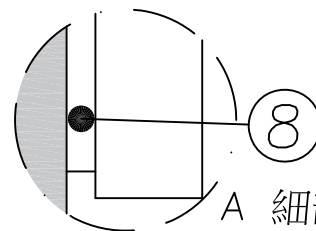

此型號不含晶片

A 細部放大圖

9	rivet	1	iron	NICKEL
8	Spring	1	iron	NICKEL
7	Shoulder	1	Brass	NICKEL
6	Terminal	1	Brass	NICKEL
5	Terminal	1	Brass	NICKEL
4	Insulator	1	POM/Black	
3	Insulator	2	POM/Black	
2	Sleeve	1	Brass	NICKEL
1	Tip	1	Brass	NICKEL
No.	Part Name	QTY	Material	Plated

RoHS Compliant

TOLERANCES ARE

煜倫股份有限公司

www.morethanall.com

DRAWING BY CY		X. ± 0.15
CHECKED BY GENIUS		.X ± 0.10
UNIT / mm	SCALE 1 : 1	.XX ± 0.05
DATE		.XXX ±
		ANG ±
SIZE A4	P PROJECTION	

照片框

ORDER INFORMATION