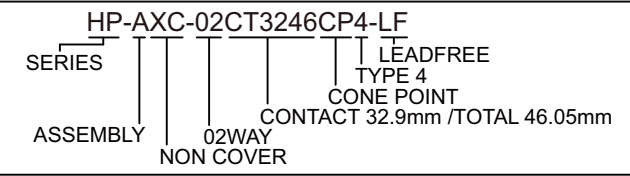

RoHS Compliant

TOLERANCES ARE

煜倫股份有限公司

www.morethanall.com

DRAWING BY CY		X. ± 0.15
CHECKED BY GENIUS		.X ± 0.10
UNIT / mm	SCALE 1 : 1	.XX ± 0.05
DATE		.XXX ±
		ANG ±
SIZE A4	P PROJECTION	

照片框

ORDER INFORMATION