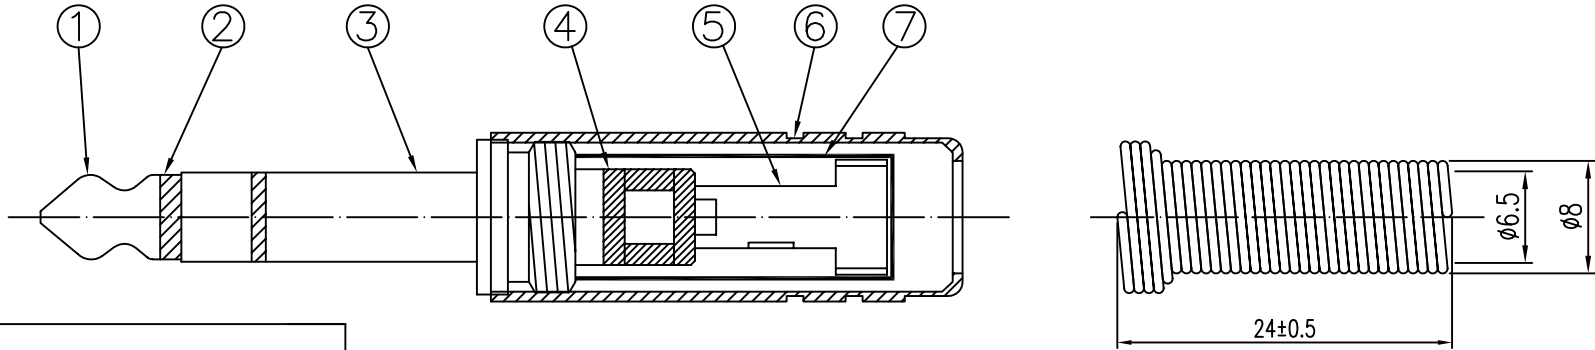

一般公差	
尺寸區分	公差
0>1.0	±0.1
1.0>6.0	±0.2
6.0>12.0	±0.3
12.0>25.0	±0.4
25.0>	±0.

7	PVC
6	BRASS NICKEL
5	BRASS NICKEL
4	ABS BLACK
3	BRASS NICKEL
2	ABS BLACK
1	BRASS NICKEL
NO	CONTENT

RoHS Compliant

TOLERANCES ARE

MORETHANALL
PCB CONNECTORS
Cable ASSEMBLIES

DRAWING BY CY

CHECKED BY GENIUS

UNIT/mm SCALE 1:1

DATE

SIZE A4

X. ±
.X ±
.XX ±
.XXX ±
ANG ±

PJECTION

照片框

ORDER INFORMATION

HP-A-03M-LF
SERIES | LEADFREE
METAL
03 WAY
ASSEMBLY

煜倫股份有限公司

www.morethanall.com

DESCRIPTION: 6.3mm STEREO PLUG ASSEMBLY TYPE