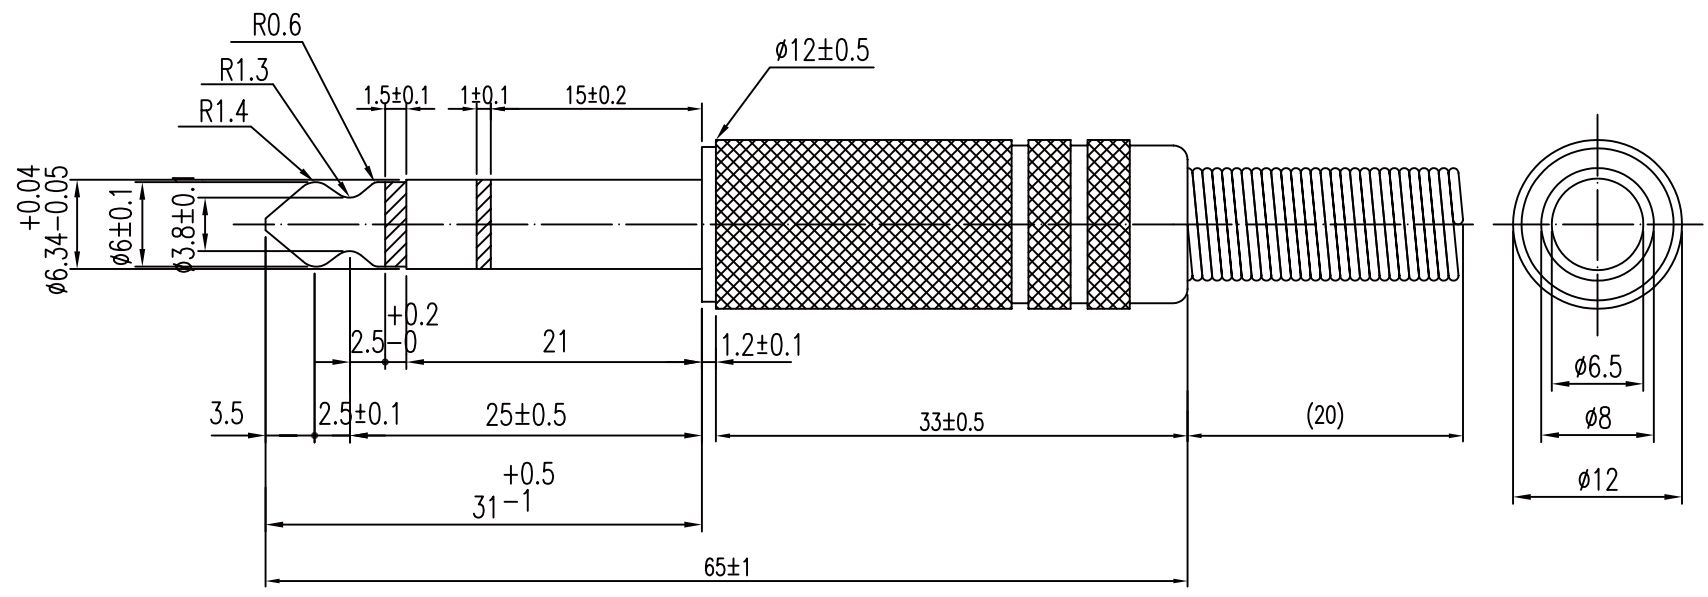

一般公差	
尺寸區分	公差
0>1.0	±0.1
1.0>6.0	±0.2
6.0>12.0	±0.3
12.0>25.0	±0.4
25.0>	±0.

7	PVC
6	BRASS NICKEL
5	BRASS NICKEL
4	ABS BLACK
3	BRASS NICKEL
2	ABS BLACK
1	BRASS NICKEL
NO	CONTENT

RoHS Compliant

TOLERANCES ARE

MORETHANALL
PCB CONNECTORS
Cable ASSEMBLIES

DRAWING BY CY

CHECKED BY GENIUS

UNIT/mm SCALE 1:1

DATE

SIZE A4

X. ±
.X ±
.XX ±
.XXX ±
ANG ±

PJECTION

照片框

ORDER INFORMATION

HP-A-03M-LF
SERIES | LEADFREE
METAL
03 WAY
ASSEMBLY

煜倫股份有限公司

www.morethanall.com

DESCRIPTION: 6.3mm STEREO PLUG ASSEMBLY TYPE