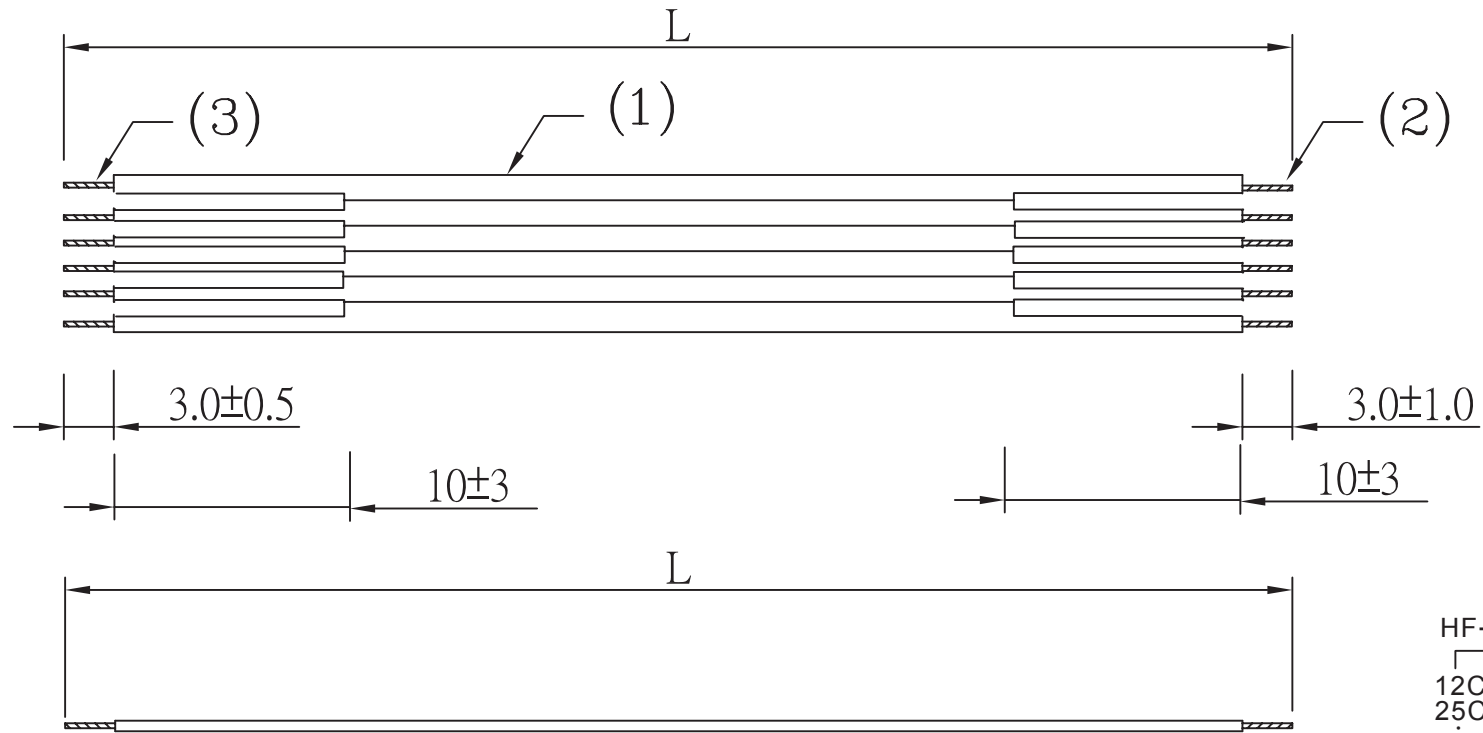

B

A

HF-28SxxC-06-LF  
LEADFREE  
12C:12CM  
25C:25CM  
⋮

RoHS Compliant

NO	MATERIAL	NO	MATERIAL
1.	UL 2651 28# Pitch:1.27mm 6P VW-1 CSA 105°C 300V JUMP CABLE COLOR:GRAY	4.	
2.	FULL-STRIPPED 3.0 ± 1.0mm	5.	
3.	FULL-STRIPPED 3.0 ± 1.0mm		

P1	COLOR	P2	WIRE LENGTH
1	RED	1	
2	GRAY	2	L 250±5mm
3	GRAY	3	
4	GRAY	4	
5	GRAY	5	
6	GRAY	6	

PART NO. HF-28SxxC-06

DWG NO. HF-28SxxC-06

FILE NO.

UNIT / mm

SCALE 1:1

CHECKED BY CY

DRAWING BY

PROJECTION

TOLERANCES ARE  
.X ± 0.2  
.XX ±  
.XXX ±  
AWG

DESCRIP TION:  
AREA

REVISIONS

HK

DATE

煜倫股份有限公司