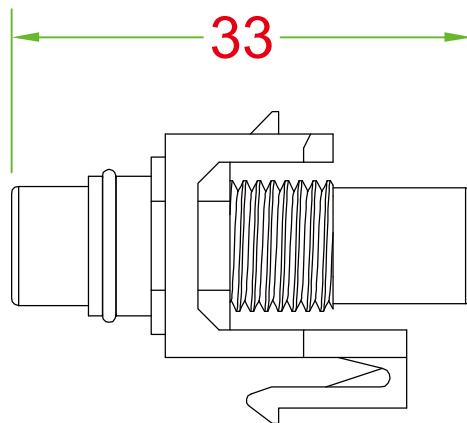

Marking : YL

Brass & Gold Flash

Fireproof ABS UL-94V0

22.3

33

RoHS Compliant

TOLERANCES ARE

MORETHANALL
PCB CONNECTORS
Cable ASSEMBLIES

DRAWING BY CY

CHECKED BY GENIUS

UNIT / mm

SCALE 1 : 1

DATE

SIZE A4

PPOJECTION

X, ±
.X ± 0.20
.XX ± 0.15
.XXX ±
ANG ±

ORDER INFORMATION

HDMIX2-FSPKYLGD-75-LF

SERIES

LEADFREE
75 OHM

GOLD

YELLOW

KEYSTONE
PANEL

FEMALE TO FEMALE 180°