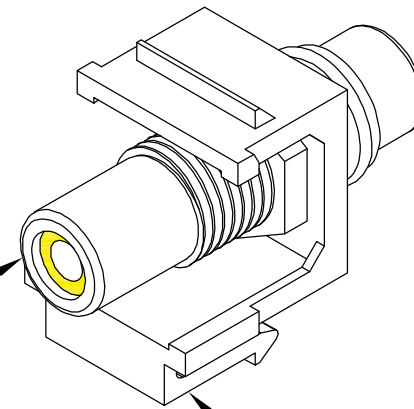

Marking : YL

Brass & Gold Flash

Fireproof ABS UL-94V0

22.3

33

RoHS Compliant

TOLERANCES ARE

MORETHANALL
PCB CONNECTORS
Cable ASSEMBLIES

DRAWING BY CY

CHECKED BY GENIUS

UNIT / mm

SCALE 1 : 1

DATE

SIZE A4

PPOJECTION

X, ±
.X ± 0.20
.XX ± 0.15
.XXX ±
ANG ±

ORDER INFORMATION

HDMIX2-FSPKYLGD-75-LF

SERIES

LEADFREE
75 OHM

GOLD

YELLOW

KEYSTONE
PANEL

FEMALE TO FEMALE 180°