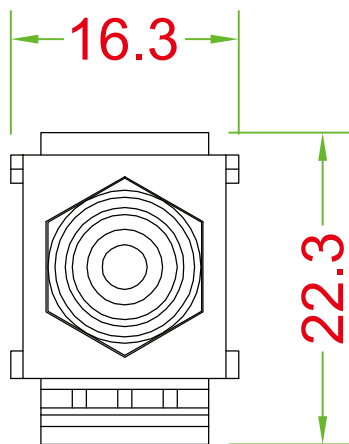

22.3

33

RoHS Compliant

TOLERANCES ARE

MORETHANALL
PCB CONNECTORS
Cable ASSEMBLIES

DRAWING BY CY

CHECKED BY GENIUS

UNIT / mm

SCALE 1 : 1

DATE

SIZE A4

PPOJECTION

X, ±
.X ± 0.20
.XX ± 0.15
.XXX ±
ANG ±