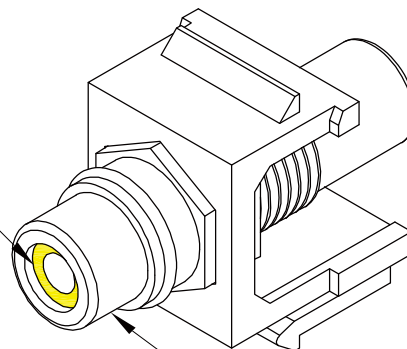

Marking : YL

Brass & Gold Flash

Fireproof ABS UL-94V0

22.3

33

RoHS Compliant

TOLERANCES ARE

MORETHANALL
PCB CONNECTORS
Cable ASSEMBLIES

DRAWING BY CY

CHECKED BY GENIUS

UNIT / mm

SCALE 1 : 1

DATE

SIZE A4

PPOJECTION

X, ±
.X ± 0.20
.XX ± 0.15
.XXX ±
ANG ±

ORDER INFORMATION

HDMIX2-FSPKYLGD-75-LF

SERIES

LEADFREE
75 OHM

GOLD

YELLOW

KEYSTONE
PANEL

FEMALE TO FEMALE 180°