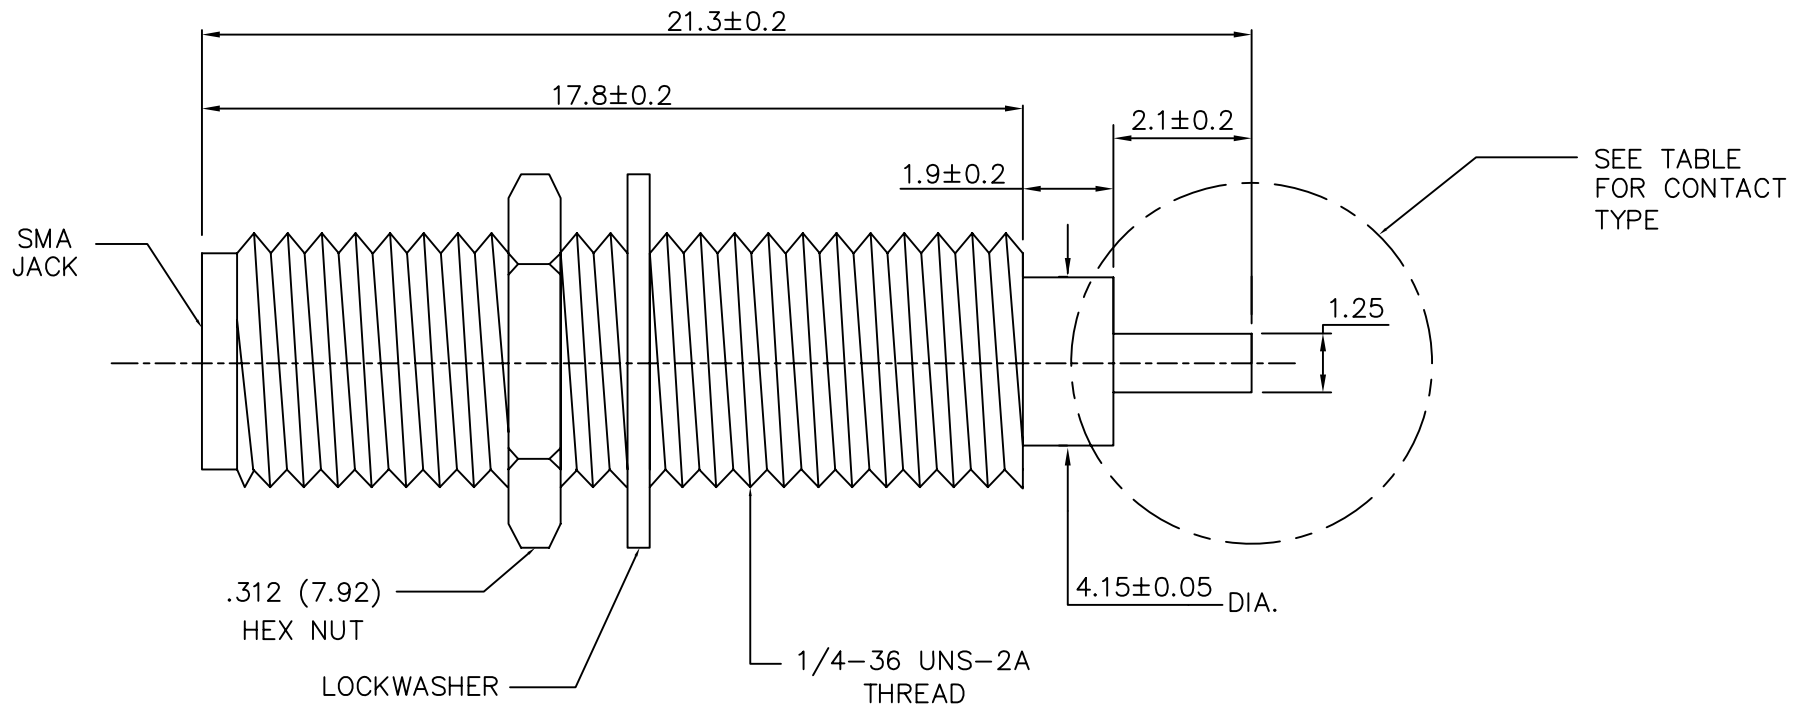

300° SMA jack, bulkhead

5	WASHER	BRASS	GOLD	1
4	NUT	BRASS	GOLD	1
3	DIELECTRIC	TEFLON	NONE	1
2	PIN	BRASS	GOLD	1
1	BODY	BRASS	GOLD	1
MO	DESCRIPTION	MATERIAL	FINISH	QTY

RoHS Compliant

TOLERANCES ARE

MORETHANALL
PCB CONNECTORS
Cable ASSEMBLIES

DRAWING BY CY

X.±

CHECKED BY GENIUS

.X±

UNIT / mm

SCALE 1:1

.XX±

DATE

.XXX±

ANG±

SIZE A4

PJECTION

ORDER INFORMATION

SMA-JSPN-50(300)-LF
SERIES | 50 OHM | LEADFREE
NUT+WASHER
PANEL
SOLDER
JACK

煜倫股份有限公司

www.morethanall.com

DESCRIPTION: