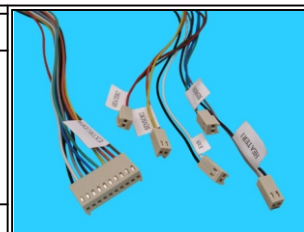

PIN OUT						
P1	P2	P3	P4	P5	P6	COLOR
1	1					BROWN
2	2					RED
3		1				ORANGE
4		2				YELLOW
5			1			GREEN
6			2			BLUE
7				1		PURPLE
8				2		GRAY
9					1	WHITE
10					2	BLACK

1. P1 : 2.54mm PITCH CRIMP TERMINAL AND HOUSING MK-H-10 COLOR=MILKY YELLOW
2. P2, P3, P4, P5, P6 : 2.54mm PITCH CRIMP TERMINAL AND HOUSING MK-H-02 COLOR=MILKY YELLOW
3. WIRE IS UL(1007) 26AWG 80°C 300V PVC JACKET

RoHS Compliant

TOLERANCES ARE

**MORETHANALL**  
PCB CONNECTORS  
Cable ASSEMBLIES  
煜倫股份有限公司

DRAWING BY CY

CHECKED BY GENIUS

UNIT / mm

SCALE 1:1

DATE

SIZE A4

PJECTION

X. ±  
.X ±  
.XX ±  
.XXX ±  
ANG ±

ORDER INFORMATION

MKX15-100226-Fxxx-LF

SERIES

LEADFREE  
1M31:1310mm

FEMALE TO FEMALE

26AWG  
10 TO 02 WAY

DESCRIPTION: WIRE HARNESS

www.morethanall.com