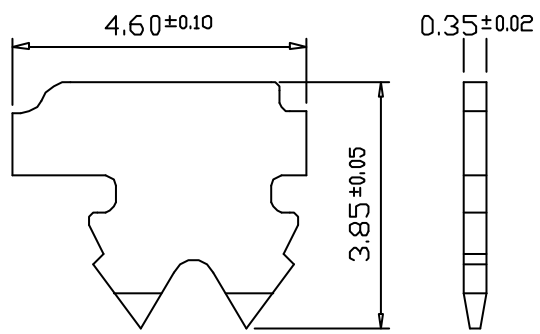

MP6P6C UK

2 PRONGS FOR STRANDED WIRE
多芯線用二叉型金片

RoHS Compliant

TOLERANCES ARE

煜倫股份有限公司

www.morethanall.com

DRAWING BY CY

CHECKED BY GENIUS

UNIT / mm SCALE 1 : 1

DATE

SIZE A4

X.±
.X±
.XX±
.XXX±
ANG±

PJECTION

ORDER INFORMATION

DESCRIPTION: