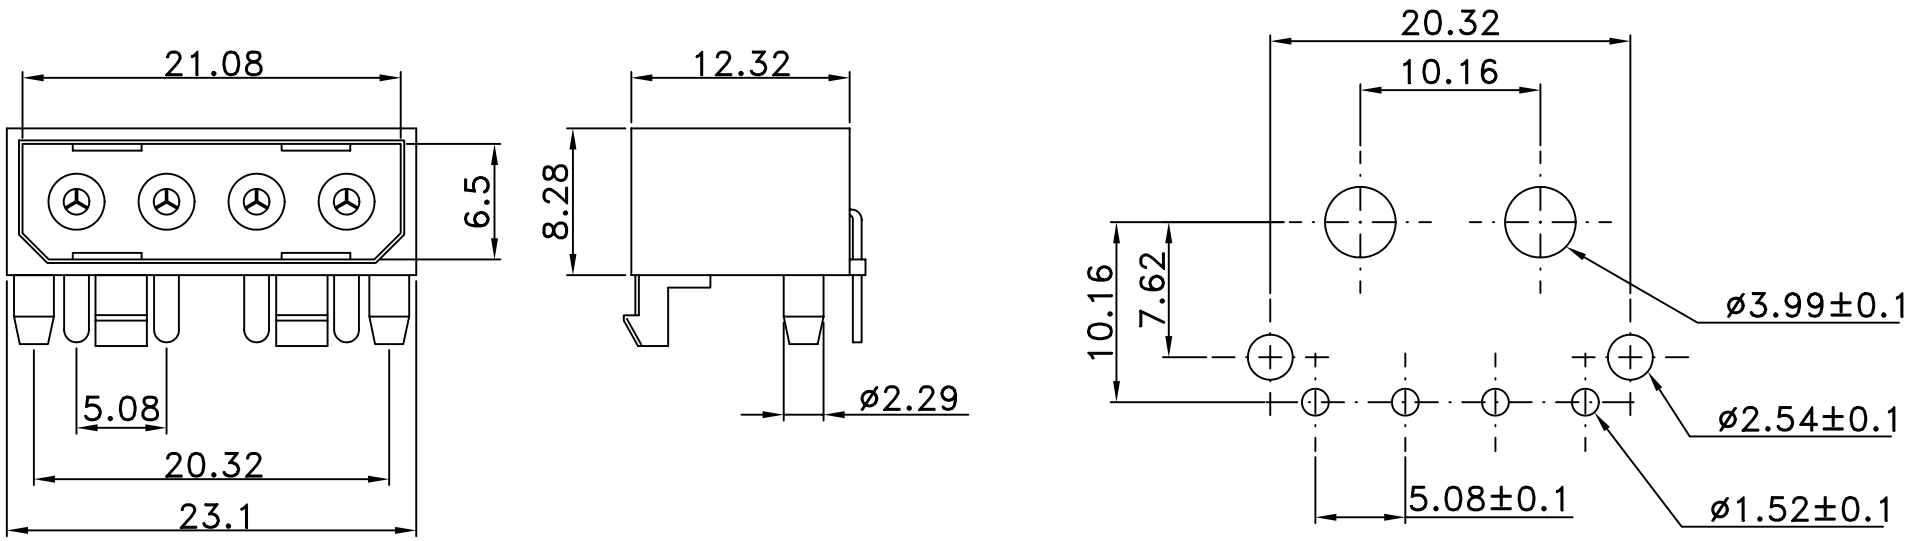

HOUSING

*94V-2 NYLON 66 MATERIAL, ANTURAL COLOR

*CURRENT RATING 10 AMPS MAX.

*VOLTAGE RATING 250 VOLTS AC

PART NO. DP-PR-04		APPROVED BY CY		TOLERANCES ARE X. XX. XXX. AWG	DESCRIP TION: 4P POWER CONNECTOR			
DWG NO. DP-PR-04		DRAWING BY			AREA	REVISIONS	HK	DATE
FILE NO.		PROJECTION						
UNIT / mm		SCALE 1:1						