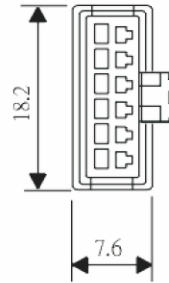

SM-P-02

SM-P-03

SM-P-04

SM-P-05

SM-P-06

SM-P-07

SM-P-08

SM-P-09

DATE

SIZE A4

TOLERANCES ARE

X. ±
.X ±
.XX ±
.XXX ±
ANG ±

P PROJECTION

ORDER INFORMATION

SM-P-xx-LF
SERIES | LEADFREE
02~18 WAY
MALE HOUSING

DESCRIPTION: