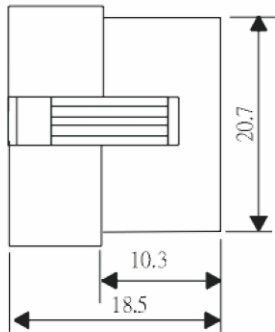

SM-P-05

SM-P-08