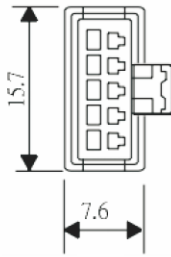

SM-P-02

SM-P-03

SM-P-04

SM-P-05

SM-P-06

SM-P-07

SM-P-08

SM-P-09

DATE

SIZE A4

TOLERANCES ARE

X. ±
.X ±
.XX ±
.XXX ±
ANG ±

P PROJECTION

ORDER INFORMATION

SM-P-xx-LF
SERIES | LEADFREE
02~18 WAY
MALE HOUSING

DESCRIPTION: