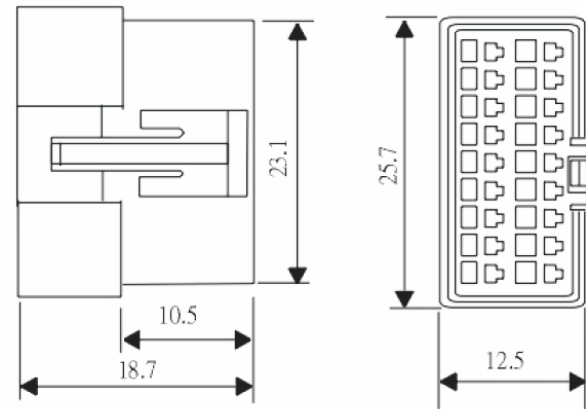

SM-P-18

MORETHANALL
PCB CONNECTORS
Cable ASSEMBLIES

煜倫股份有限公司

www.morethanall.com

RoHS Compliant

DRAWING BY CY

CHECKED BY GENIUS

UNIT/mm SCALE 1:1

DATE

SIZE A4

TOLERANCES ARE

X. ±

.X ±

.XX ±

.XXX ±

ANG ±

PJECTION