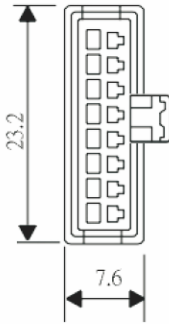

SM-P-02

SM-P-03

SM-P-04

SM-P-05

SM-P-06

SM-P-07

SM-P-08

SM-P-09

DATE

SIZE A4

TOLERANCES ARE

X. ±
.X ±
.XX ±
.XXX ±
ANG ±

P PROJECTION

ORDER INFORMATION

SM-P-xx-LF
SERIES | LEADFREE
02~18 WAY
MALE HOUSING

DESCRIPTION:

DRAWING BY CY

CHECKED BY GENIUS

UNIT/mm SCALE 1:1

DATE

SIZE A4

TOLERANCES ARE

X. ±

.X ±

.XX ±

.XXX ±

ANG ±

PJECTION

ORDER INFORMATION

SM-P-xx-LF
SERIES | LEADFREE
02~18 WAY
MALE HOUSING

DESCRIPTION: