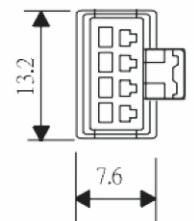

SM-P-02

SM-P-03

SM-P-04

SM-P-05

SM-P-06

SM-P-07

SM-P-08

SM-P-09

DATE

SIZE A4

TOLERANCES ARE

X. ±
.X ±
.XX ±
.XXX ±
ANG ±

P PROJECTION

ORDER INFORMATION

SM-P-xx-LF
SERIES | LEADFREE
02~18 WAY
MALE HOUSING

DESCRIPTION: