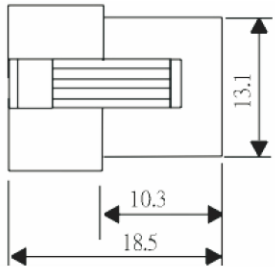

SM-P-02

SM-P-03

SM-P-04

SM-P-05

SM-P-06

SM-P-07

SM-P-08

SM-P-09

DATE

SIZE A4

TOLERANCES ARE

X. ±
.X ±
.XX ±
.XXX ±
ANG ±

P PROJECTION

ORDER INFORMATION

SM-P-xx-LF
SERIES | LEADFREE
02~18 WAY
MALE HOUSING

DESCRIPTION: