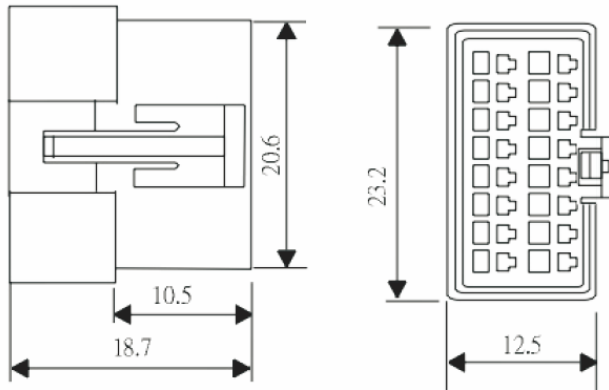

SM-P-11

SM-P-16

SM-P-18

MORETHANALL
PCB CONNECTORS
Cable ASSEMBLIES

煜倫股份有限公司

www.morethanall.com

RoHS Compliant

DRAWING BY CY

CHECKED BY GENIUS

UNIT/mm SCALE 1:1

DATE

SIZE A4

TOLERANCES ARE

X. ±

.X ±

.XX ±

.XXX ±

ANG ±

PJECTION

ORDER INFORMATION

SM-P-xx-LF
SERIES | LEADFREE
02~18 WAY
MALE HOUSING

DESCRIPTION: