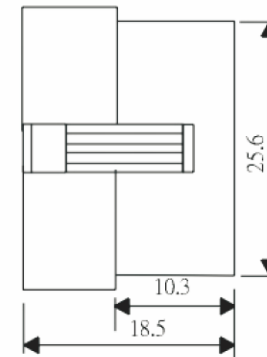

MORETHANALL
PCB CONNECTORS
Cable ASSEMBLIES

煜倫股份有限公司

www.morethanall.com

RoHS Compliant

DRAWING BY CY

CHECKED BY GENIUS

UNIT/mm SCALE 1:1

DATE

SIZE A4

TOLERANCES ARE

X. ±
.X ±
.XX ±
.XXX ±
ANG ±

P PROJECTION

ORDER INFORMATION

SM-P-xx-LF
SERIES | LEADFREE
02~18 WAY
MALE HOUSING

DESCRIPTION: