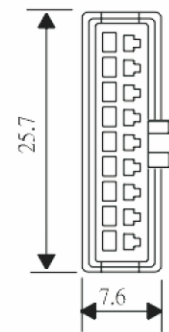

SM-P-02

SM-P-03

SM-P-04

SM-P-05

SM-P-06

SM-P-07

SM-P-08

SM-P-09

DATE

SIZE A4

TOLERANCES ARE

X. ±
.X ±
.XX ±
.XXX ±
ANG ±

P PROJECTION

ORDER INFORMATION

SM-P-xx-LF
SERIES | LEADFREE
02~18 WAY
MALE HOUSING

DESCRIPTION:

.XX ±

.XXX ±

ANG ±

PJECTION

ORDER INFORMATION

SM-P-xx-LF
SERIES | LEADFREE
02~18 WAY
MALE HOUSING

DESCRIPTION: