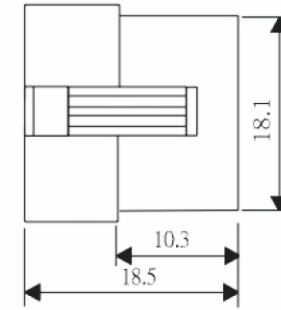

SM-P-02

SM-P-03

SM-P-04

SM-P-05

SM-P-06

SM-P-07

SM-P-08

SM-P-09

DATE

SIZE A4

TOLERANCES ARE

X. ±
.X ±
.XX ±
.XXX ±
ANG ±

P PROJECTION

ORDER INFORMATION

SM-P-xx-LF
SERIES | LEADFREE
02~18 WAY
MALE HOUSING

DESCRIPTION:

DRAWING BY CY

CHECKED BY GENIUS

UNIT/mm SCALE 1:1

DATE

SIZE A4

TOLERANCES ARE

X. ±

.X ±