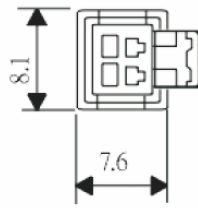

MORETHANALL
PCB CONNECTORS
Cable ASSEMBLIES

煜倫股份有限公司

www.morethanall.com

RoHS Compliant

DRAWING BY CY

CHECKED BY GENIUS

UNIT/mm SCALE 1:1

DATE

SIZE A4

TOLERANCES ARE

X. ±
.X ±
.XX ±
.XXX ±
ANG ±

P PROJECTION

ORDER INFORMATION

SM-P-xx-LF
SERIES | LEADFREE
02~18 WAY
MALE HOUSING

DESCRIPTION: