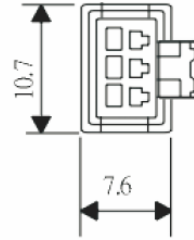

SM-P-02

SM-P-03

SM-P-04

SM-P-05

SM-P-06

SM-P-07

SM-P-08

SM-P-09

DATE

SIZE A4

TOLERANCES ARE

X. ±
.X ±
.XX ±
.XXX ±
ANG ±

P PROJECTION

ORDER INFORMATION

SM-P-xx-LF
SERIES | LEADFREE
02~18 WAY
MALE HOUSING

DESCRIPTION: