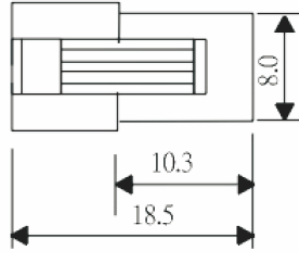

MORETHANALL
PCB CONNECTORS
Cable ASSEMBLIES

煜倫股份有限公司

www.morethanall.com

RoHS Compliant

DRAWING BY CY

CHECKED BY GENIUS

UNIT/mm SCALE 1:1

DATE

SIZE A4

TOLERANCES ARE

X. ±
.X ±
.XX ±
.XXX ±
ANG ±

P PROJECTION

ORDER INFORMATION

SM-P-xx-LF
SERIES | LEADFREE
02~18 WAY
MALE HOUSING

DESCRIPTION: