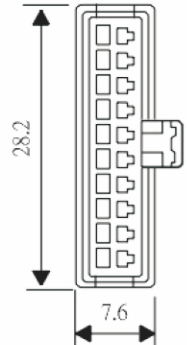

SM-P-07

SM-P-10