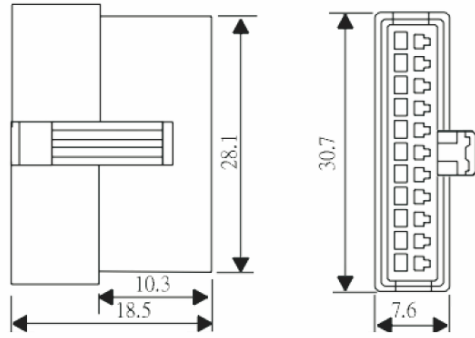

DATE

SIZE A4

TOLERANCES ARE

X. ±
.X ±
.XX ±
.XXX ±
ANG ±

P PROJECTION

ORDER INFORMATION

SM-P-xx-LF
SERIES | LEADFREE
02~18 WAY
MALE HOUSING

DESCRIPTION: