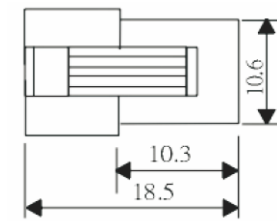

MORETHANALL
PCB CONNECTORS
Cable ASSEMBLIES

煜倫股份有限公司

www.morethanall.com

RoHS Compliant

DRAWING BY CY

CHECKED BY GENIUS

UNIT/mm SCALE 1:1

DATE

SIZE A4

TOLERANCES ARE

X. ±
.X ±
.XX ±
.XXX ±
ANG ±

P PROJECTION

ORDER INFORMATION

SM-P-xx-LF
SERIES | LEADFREE
02~18 WAY
MALE HOUSING

DESCRIPTION: