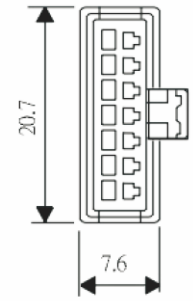

SM-P-02

SM-P-03

SM-P-04

SM-P-05

SM-P-06

SM-P-07

SM-P-08

SM-P-09

DATE

SIZE A4

TOLERANCES ARE

X. ±
.X ±
.XX ±
.XXX ±
ANG ±

P PROJECTION

ORDER INFORMATION

SM-P-xx-LF
SERIES | LEADFREE
02~18 WAY
MALE HOUSING

DESCRIPTION:

DRAWING BY CY

CHECKED BY GENIUS

UNIT/mm SCALE 1:1

DATE

SIZE A4

TOLERANCES ARE

X. ±

.X ±

.XX ±

.XXX ±

ANG ±

PJECTION

ORDER INFORMATION

SM-P-xx-LF
SERIES | LEADFREE
02~18 WAY
MALE HOUSING

DESCRIPTION: