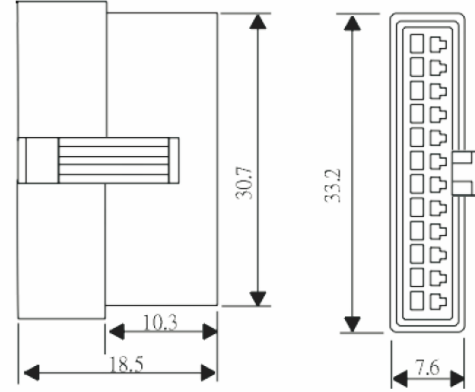

SM-P-11

SM-P-12

SM-P-18

MORETHANALL
PCB CONNECTORS
Cable ASSEMBLIES

煜倫股份有限公司

www.morethanall.com

RoHS Compliant

DRAWING BY CY

CHECKED BY GENIUS

UNIT/mm SCALE 1:1

DATE

SIZE A4

TOLERANCES ARE

X. ±

.X ±

.XX ±

.XXX ±

ANG ±

PJECTION

ORDER INFORMATION

SM-P-xx-LF
SERIES | LEADFREE
02~18 WAY
MALE HOUSING

DESCRIPTION: