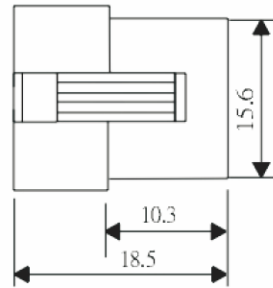

SM-P-03

MORETHANALL
PCB CONNECTORS
Cable ASSEMBLIES

煜倫股份有限公司

www.morethanall.com

RoHS Compliant

DRAWING BY CY

CHECKED BY GENIUS

UNIT/mm SCALE 1:1

DATE

SIZE A4

TOLERANCES ARE

X. ±
.X ±
.XX ±
.XXX ±
ANG ±

P PROJECTION

ORDER INFORMATION

SM-P-xx-LF
SERIES | LEADFREE
02~18 WAY
MALE HOUSING

DESCRIPTION: