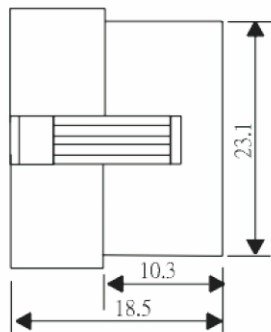

SM-P-06

MORETHANALL
PCB CONNECTORS
Cable ASSEMBLIES

煜倫股份有限公司

www.morethanall.com

RoHS Compliant

DRAWING BY CY

CHECKED BY GENIUS

UNIT/mm SCALE 1:1

DATE

SIZE A4

TOLERANCES ARE

X. ±
.X ±
.XX ±
.XXX ±
ANG ±

P PROJECTION

ORDER INFORMATION

SM-P-xx-LF
SERIES | LEADFREE
02~18 WAY
MALE HOUSING

DESCRIPTION: