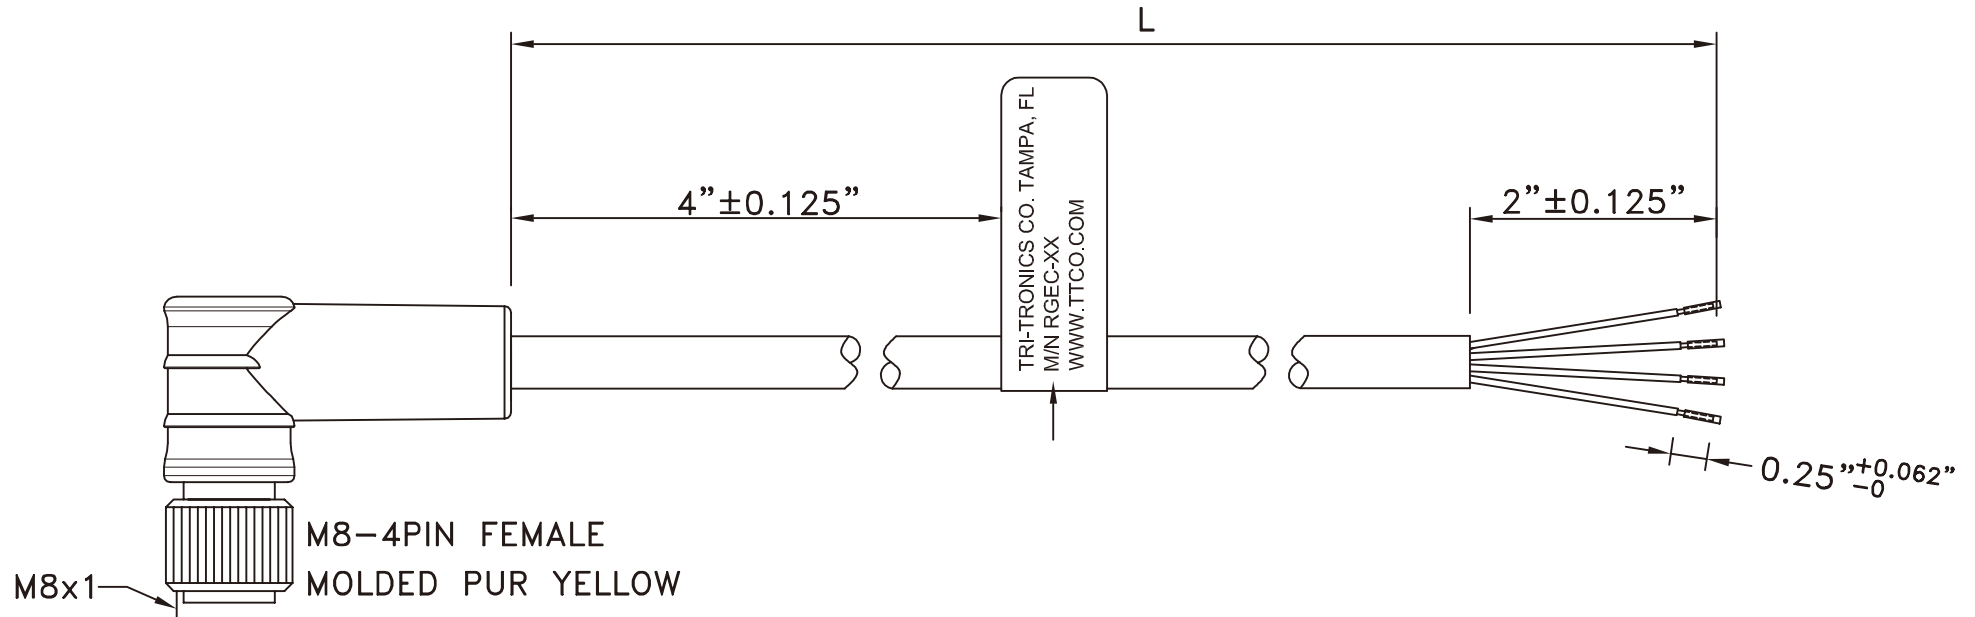

M8-4PIN FEMALE RIGHT-ANGLE TO OPEN (YELLOW PVC JACKET)

FRONT VIEW

PIN OUT

M8-4PIN FEMALE

1	BROWN	NC	(L=6'±2")
2	WHITE	NC	(L=15'±6")
3	BLUE	NC	(L=25'±1')
4	BLACK	NC	

RoHS Compliant

TOLERANCES ARE

煜倫股份有限公司

X.±
.X±
.XX±
.XXX±
ANG±

ORDER INFORMATION

M8X1-04R0024YL-Fxxx-LF			
SERIES	90°	FEMALE	LEADFREE
	4 PIN		
	24 AWG		6F: 6 FEET 15F: 15 FEET 25F: 25 FEET

DESCRIPTION:

M8-4PIN FEMALE TO OPEN (YELLOW PVC JACKET)

***CONSTRUCTION:

1.CABLE: * UL2464 (4C/24#)+TISSUE PAPER OD:4.4mm YELLOW PVC JACKET.

***CONNECTORS:

- 2.M8-4PIN: * M8-4PIN FEMALE SOLDER TYPE.
 * PIN: BRASS WITH GOLD PLATED.
 * INSULATOR: BLACK NYLON 66 UL 94V-0 RATED.
 * COUPLING NUT: M8x1 BRASS WITH NICKEL PLATED.
 * O-RING: SILICONE RUBBER RED COLOR.
 * MOLDED: PUR YELLOW COLOR.
- 3.LABEL: * PRINT: "TRI-TRONICS CO. TAMPA, FL M/N RGEC-XX WWW.TTCO.COM"
- 4.TEST: * CT: 2 Ohm. IS: 5M Ohm.
- 5.ELECTRICAL: * CURRENT RATING: 2A VOLTAGE RATING: 250V
- 6.MECHANICAL: * TEMPERATURE: -25°C TO 80°C PROTECTION: IP 68, NEMA 6P
- 7.PACKING: * PACK EACH CABLE IN A POLY BAG.
- 8.MATERIAL: * MATERIAL WITH RoHS GRADE.
- 9.MARKINGS: (1). CABLE TO BE PERMANENTLY MARKED WITH THE FOLLOWING INFORMATION
 (THIS SET OF INFORMATION IS TO REPEAT ITSELF THROUGHOUT THE ENTIRE LENGTH OF THE CORDSET WITH APPX. 6" OF SPACE BETWEEN EACH SET):
 UL CERT. INFORMATION (AWM STYLE, UL FILE NO., CABLE RATINGS,ETC.);
 CSA CERT. INFORMATION (AWM STYLE, CSA FILE NO., CABLE RATINGS,ETC.)
 (2). NO O.E.M. MARKINGS ARE PERMITTED ON THE CABLE OR CONNECTOR
 (3). ID LABEL MAY EITHER BE FLAGGED (AS ILLUSTRATED) OR WRAP AROUND

SCALE 1:1

DATE

SIZE A4

PPOJECTION 

X, ±
 .X ±
 .XX ±
 .XXX ±
 ANG ±

ORDER INFORMATION

M8X1-04R0024YL-Fxxx-LF

SERIES	90°	FEMALE	LEADFREE
4 PIN	24 AWG	YELLOW	6F: 6 FEET 15F: 15 FEET 25F: 25 FEET