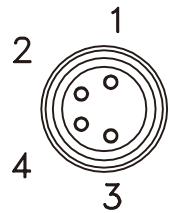

M8-4PIN FEMALE RIGHT-ANGLE TO OPEN (YELLOW PVC JACKET)

FRONT VIEW

PIN OUT

M8-4PIN FEMALE

1	BROWN	NC	(L=6'±2")
2	WHITE	NC	(L=15'±6")
3	BLUE	NC	(L=25'±1')
4	BLACK	NC	

RoHS Compliant

TOLERANCES ARE

煜倫股份有限公司

www.morethanall.com

DRAWING BY CY

CHECKED BY GENIUS

UNIT / mm

SCALE 1:1

DATE

SIZE A4

PPOJECTION

X.±
.X±
.XX±
.XXX±
ANG±

ORDER INFORMATION

M8X1-04R0024YL-Fxxx-LF			
SERIES	90°	FEMALE	LEADFREE
	4 PIN		
	24 AWG		6F: 6 FEET 15F: 15 FEET 25F: 25 FEET

DESCRIPTION:

M8-4PIN FEMALE TO OPEN (YELLOW PVC JACKET)

SCALE 1:1

DATE

SIZE A4

PPOJECTION 

X, ±
 .X ±
 .XX ±
 .XXX ±
 ANG ±

ORDER INFORMATION

M8X1-04R0024YL-Fxxx-LF

SERIES	90°	FEMALE	LEADFREE
4 PIN	24 AWG	YELLOW	6F: 6 FEET 15F: 15 FEET 25F: 25 FEET