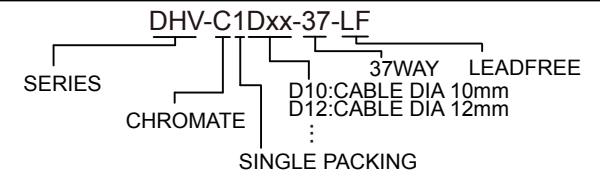

CHECKED BY GENIUS

UNIT/mm SCALE 1:1

DATE

SIZE A4

X, \pm
.X \pm
.XX \pm
.XXX \pm
ANG \pm

PJECTION

ORDER INFORMATION

DESCRIPTION: