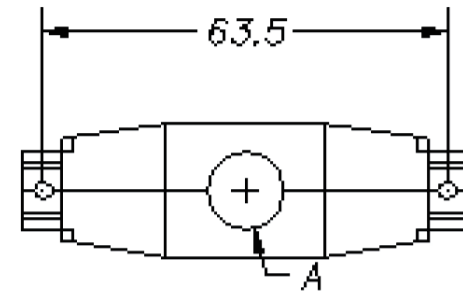

Unit: MM ± 0.5

A: 10, 12, 14, 16, A: for cable dia.

RoHS Compliant

TOLERANCES ARE

MORETHANALL
PCB CONNECTORS
Cable ASSEMBLIES

煜倫股份有限公司

www.morethanall.com

DRAWING BY CY

CHECKED BY GENIUS

UNIT/mm SCALE 1:1

DATE

SIZE A4

X, \pm
.X \pm
.XX \pm
.XXX \pm
ANG \pm

PJECTION

ORDER INFORMATION

DESCRIPTION: