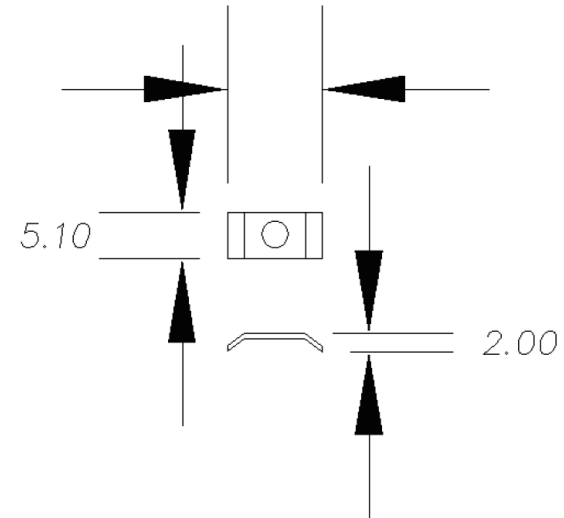

Unit: MM ± 0.5

A: 10, 12, 14, 16, A: for cable dia.

RoHS Compliant

TOLERANCES ARE

MORETHANALL
PCB CONNECTORS
Cable ASSEMBLIES

煜倫股份有限公司

www.morethanall.com

DRAWING BY CY

CHECKED BY GENIUS

UNIT/mm SCALE 1:1

DATE

SIZE A4

X, \pm
.X \pm
.XX \pm
.XXX \pm
ANG \pm

PJECTION

ORDER INFORMATION

DESCRIPTION:

screw #4-11.5-0.5 UNC 4-40

square washer for shoulder screw

screw #4-12.5 UNC 4-40

NUT

MORETHANALL
PCB CONNECTORS
Cable ASSEMBLIES

煜倫股份有限公司

www.morethanall.com

RoHS Compliant

DRAWING BY CY

CHECKED BY GENIUS

UNIT/mm SCALE 1:1

DATE

SIZE A4

TOLERANCES ARE

X, ±
.X ±
.XX ±
.XXX ±
ANG ±

PJECTION