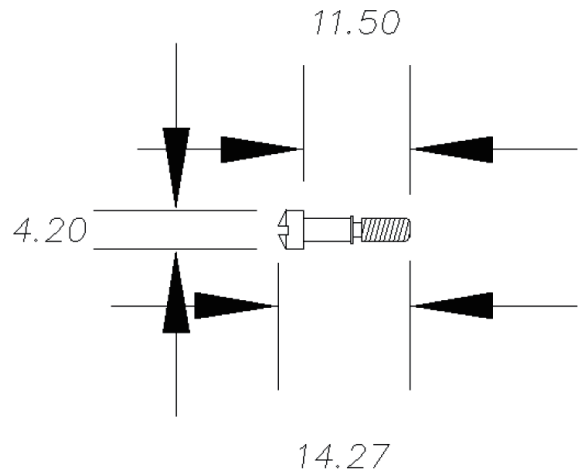

CHECKED BY GENIUS

UNIT/mm SCALE 1:1

DATE

SIZE A4

X, \pm
.X \pm
.XX \pm
.XXX \pm
ANG \pm

PJECTION

ORDER INFORMATION

DESCRIPTION: