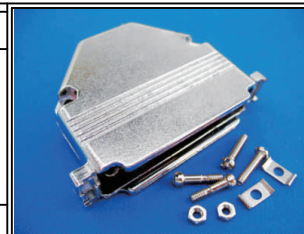

DRAWING BY CY

CHECKED BY GENIUS

UNIT/mm SCALE 1:1

DATE

SIZE A4

TOLERANCES ARE

X, ±
.X ±
.XX ±
.XXX ±
ANG ±

PJECTION