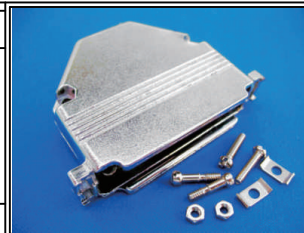

A: 10, 12, 14, 16, A: for cable dia.

RoHS Compliant

TOLERANCES ARE

MORETHANALL
PCB CONNECTORS
Cable ASSEMBLIES

煜倫股份有限公司

www.morethanall.com

DRAWING BY CY

CHECKED BY GENIUS

UNIT/mm SCALE 1:1

DATE

SIZE A4

X, $\pm$
.X $\pm$
.XX $\pm$
.XXX $\pm$
ANG $\pm$

PJECTION