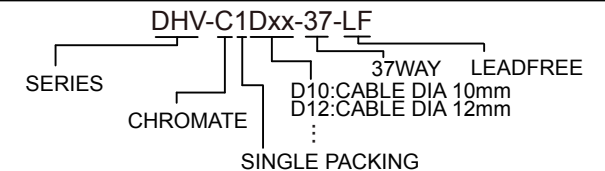

ORDER INFORMATION