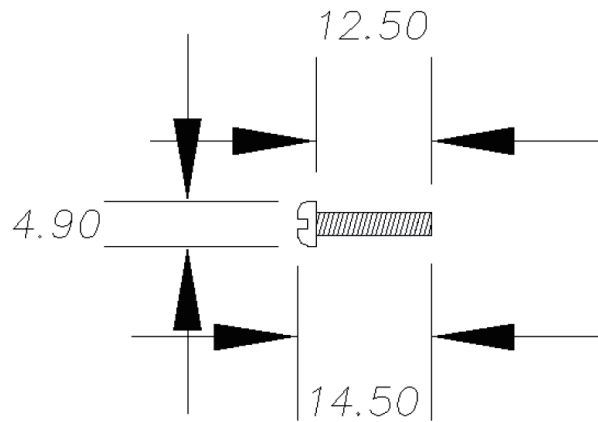

screw #4-12.5 UNC 4-40