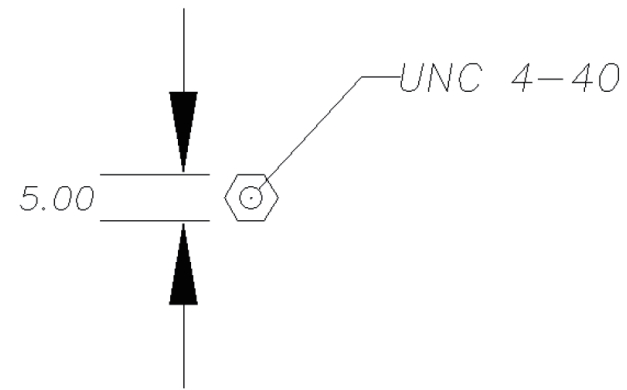

NUT

MORETHANALL
PCB CONNECTORS
Cable ASSEMBLIES

煜倫股份有限公司

www.morethanall.com

RoHS Compliant

DRAWING BY CY

CHECKED BY GENIUS

UNIT/mm SCALE 1:1

DATE

SIZE A4

TOLERANCES ARE

X, ±
.X ±
.XX ±
.XXX ±
ANG ±

PJECTION

ORDER INFORMATION

DESCRIPTION: