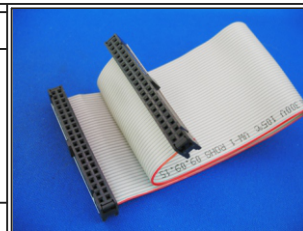

P1	COLOR	P2	P1	COLOR	P2	P1	COLOR	P2	WIRE LENGTH	NO	MATERIAL
1	RED	1							200±10mm	1.	UL2651 28# 1.27mm 40C VW-1 CSA 105°C 300V FLAT CABLE COLOR:GRAY
2	GRAY	2						2.		IDC-SOCKET W/NOSE (2*20-2.54mm)*2 COLOR:BLACK	
3	GRAY	3						3.			
	GRAY								裁線長度		
	GRAY										
	GRAY										
	GRAY										
	GRAY										
38	GRAY	38						215 mm			
39	GRAY	39									
40	GRAY	40									

RoHS Compliant

TOLERANCES ARE

MORETHANALL
PCB CONNECTORS
Cable ASSEMBLIES

DRAWING BY CY

CHECKED BY GENIUS

UNIT / mm

SCALE 1 : 1

DATE

SIZE A4

PJECTION

X, ±
.X ±
.XX ±
.XXX ±
ANG ±

ORDER INFORMATION

F2X2-4040B2-F20C-LF

SERIES

LEADFREE
200mm

FEMALE TO FEMALE
BUMPKEY OUTSIDE