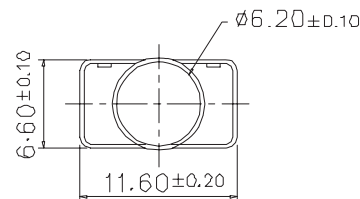

2 PRONGS FOR STRANDED WIRE  
多芯線用二叉型金片

**MORETHANALL**  
PCB CONNECTORS  
Cable ASSEMBLIES

煜倫股份有限公司

www.morethanall.com

**RoHS Compliant**

DRAWING BY CY  
CHECKED BY GENIUS  
UNIT/mm SCALE 1:1  
DATE  
SIZE A4

TOLERANCES ARE

X.±  
.X±  
.XX±  
.XXX±  
ANG±

PJECTION

**ORDER INFORMATION**

MP-RSM-0808-LF  
SERIES | 8P8C | LEADFREE  
METAL  
SHORT  
ROUND OUTLET

DESCRIPTION: