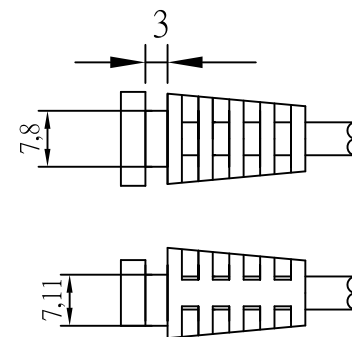

P1
USB A M

YS121462

包地線熱縮管上點白點

P2
S/T

WIRING DIAGRAM

2	CONNECTOR	1	SET	USB A TYPE MALE G/F #WHITE
1	CABLE	2100	mm	UL2725 28AWG*1P(WHITE, GREEN)+24AWG*2C(RED, BLACK)+AEB OD:4.5±0.15mm #BLACK
NO.	PART NO.	Q'TY	UNITS	DESCRIPTION

SIZE A4

X. ±

.X ±

.XX ±

.XXX ±

ANG ±

P PROJECTION

ORDER INFORMATION

UBX1-4A1X2428-Mxxx-LF

SERIES

4 PIN A TYPE

SR

MALE

24/28AWG

LEADFREE

2M08:2080mm

1M5:1500mm

DESCRIPTION: USB A MALE L:2.08M BLACK