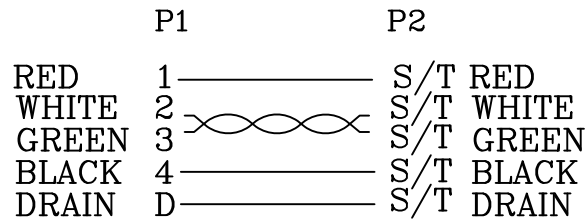

P1
USB A M

YS121462

包地線熱縮管上點白點

P2
S/T

WIRING DIAGRAM

2	CONNECTOR	1	SET	USB A TYPE MALE G/F #WHITE
1	CABLE	2100	mm	UL2725 28AWG*1P(WHITE, GREEN)+24AWG*2C(RED, BLACK)+AEB OD:4.5±0.15mm #BLACK
NO.	PART NO.	Q'TY	UNITS	DESCRIPTION