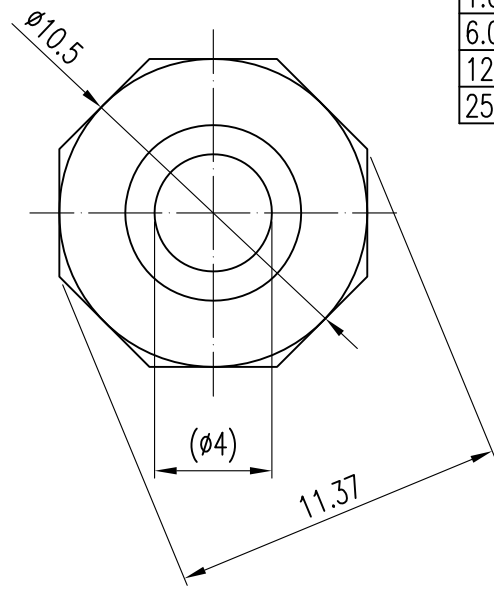

一般公差	
尺寸區分	公差
0>1.0	±0.1
1.0>6.0	±0.2
6.0>12.0	±0.3
12.0>25.0	±0.4
25.0>	±0.5

7	TPR BLACK
6	IRON NICKEL
5	BRASS NICKEL
4	PBT BLACK
3	P-BRONZE NICKEL
2	BRASS NICKEL
1	BRASS NICKEL
NO	CONTENT

RoHS Compliant

TOLERANCES ARE

DRAWING BY CY

CHECKED BY GENIUS

UNIT / mm SCALE 1 : 1

DATE

SIZE A4

X.±  
.X±  
.XX±  
.XXX±  
ANG±

PJECTION

ORDER INFORMATION

DCJ-APHB-6025-LF

SERIES | LEADFREE  
ID:2.5Ø  
OD:6.0Ø  
PHOSPHOR BRONZE  
ASSEMBLY

煜倫股份有限公司

www.morethanall.com

DESCRIPTION: DC JACK 5.5\*2.5 (Asby Type)