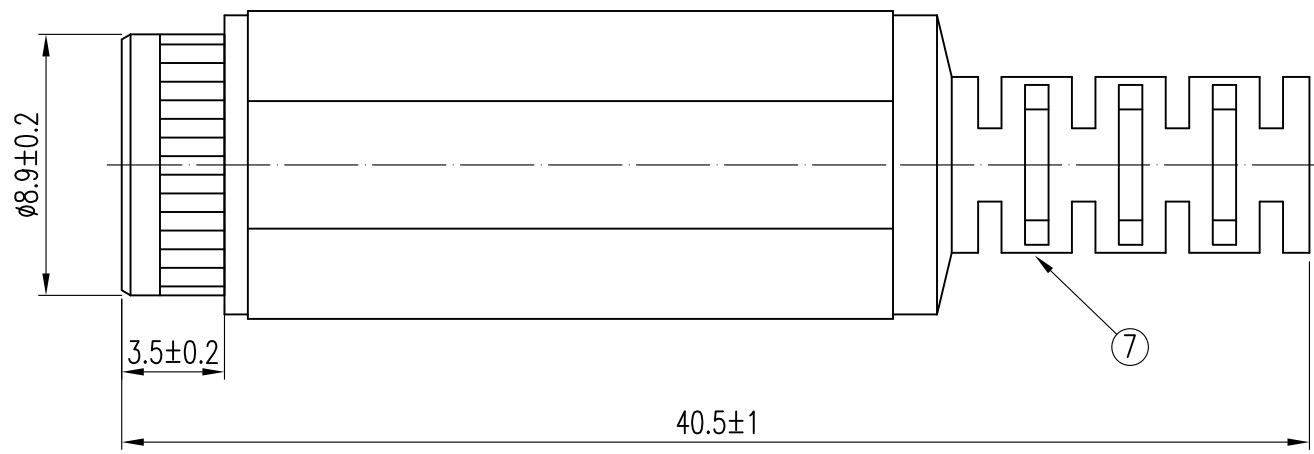

一般公差	
尺寸區分	公差
0>1.0	±0.1
1.0>6.0	±0.2
6.0>12.0	±0.3
12.0>25.0	±0.4
25.0>	±0.5

7	TPR BLACK
6	IRON NICKEL
5	BRASS NICKEL
4	PBT BLACK
3	P-BRONZE NICKEL
2	BRASS NICKEL
1	BRASS NICKEL
NO	CONTENT

RoHS Compliant

TOLERANCES ARE

DRAWING BY CY

CHECKED BY GENIUS

UNIT / mm SCALE 1 : 1

DATE

SIZE A4

X.±  
.X±  
.XX±  
.XXX±  
ANG±

PJECTION

ORDER INFORMATION

DCJ-APHB-6025-LF

SERIES | LEADFREE  
ID:2.5Ø  
OD:6.0Ø  
PHOSPHOR BRONZE  
ASSEMBLY

煜倫股份有限公司

www.morethanall.com

DESCRIPTION: DC JACK 5.5\*2.5 (Asby Type)