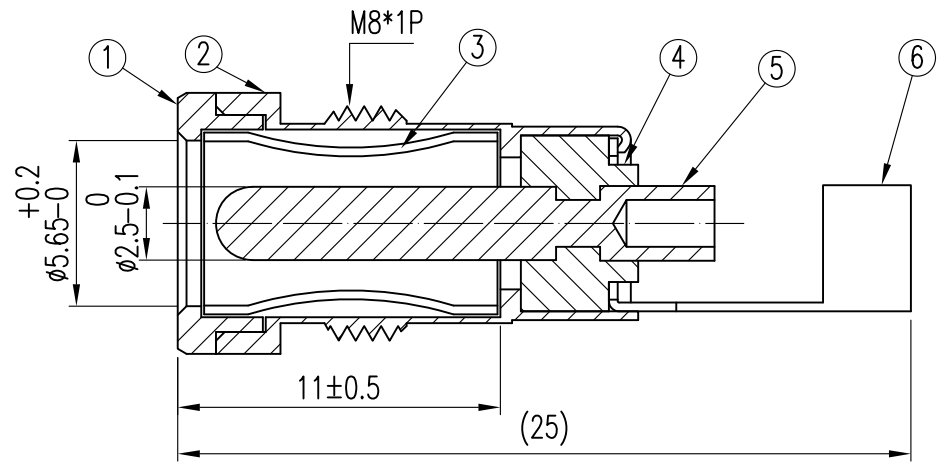

一般公差	
尺寸區分	公差
0>1.0	±0.1
1.0>6.0	±0.2
6.0>12.0	±0.3
12.0>25.0	±0.4
25.0>	±0.5

7	TPR BLACK
6	IRON NICKEL
5	BRASS NICKEL
4	PBT BLACK
3	P-BRONZE NICKEL
2	BRASS NICKEL
1	BRASS NICKEL
NO	CONTENT

RoHS Compliant

TOLERANCES ARE

DRAWING BY CY

CHECKED BY GENIUS

UNIT / mm SCALE 1 : 1

DATE

SIZE A4

X.±  
.X±  
.XX±  
.XXX±  
ANG±

PJECTION

ORDER INFORMATION

DCJ-APHB-6025-LF

SERIES | LEADFREE  
ID:2.5Ø  
OD:6.0Ø  
PHOSPHOR BRONZE  
ASSEMBLY

煜倫股份有限公司

www.morethanall.com

DESCRIPTION: DC JACK 5.5\*2.5 (Asby Type)