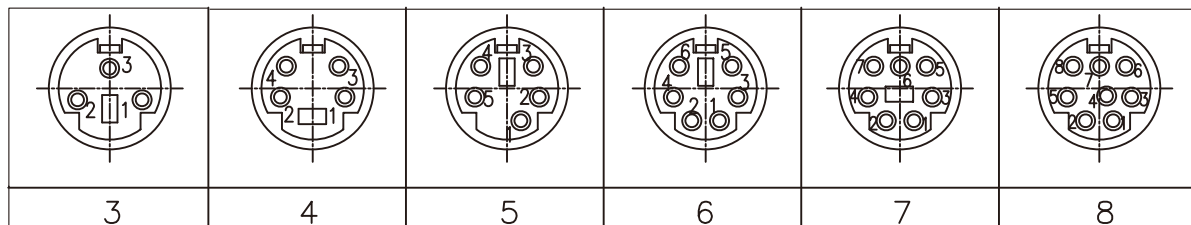

1. MATERIAL :
- 1-1. HOUSING : PBT UL94V-0 ; COLOR : BLACK
  - 1-2. CONTACT : PHOSPHOR BRONZE
  - 1-3. SHELL : BRASS
  - 1-4. SPRING : PHOSPHOR BRONZE
2. FINISH :
- 2-1. CONTACT : GOLD FLASH.  
UNDER PLATE : NICKEL
  - 2-2. SHELL : SEE TABLE A
  - 2-3. SPRING : SILVER

SCALE 1 : 1

DATE

SIZE A4

X, ±  
.X ± 0.20  
.XX ± 0.10  
.XXX ± 0.03  
ANG ± 1°

P PROJECTION

ORDER INFORMATION

MDS-SPM-xx-LF  
SERIES | | LEADFREE  
| | 03~08WAY  
MIDDLE  
PANEL  
SOCKET

DESCRIPTION: