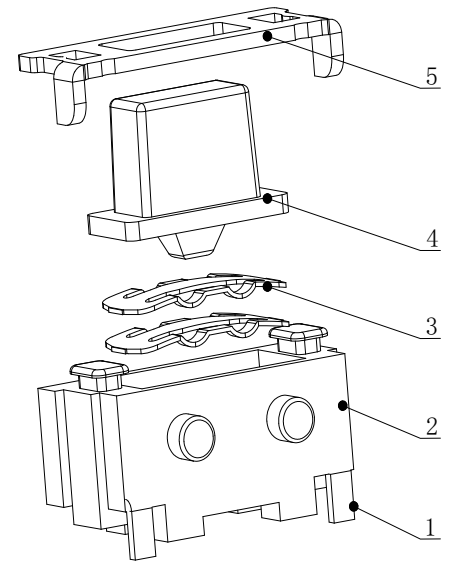

CIRCUIT DIAGRAM

P. C. B LAND DIMENSION

RoHS Compliant

TOLERANCES ARE

DRAWING BY CY

CHECKED BY GENIUS

UNIT / mm

SCALE 1 : 1

DATE

SIZE A4

X, ±
X ± 0.40
.XX ± 0.30
.XXX ± 0.20
ANG ± 0.5°

P PROJECTION

照片框

ORDER INFORMATION

TSW14-WP17-160-LF

SERIES

LEADFREE

160g

POST 1.7mm

90°SMT

煜倫股份有限公司

www.morethanall.com

DESCRIPTION: TACT SWITCH 轻触开关