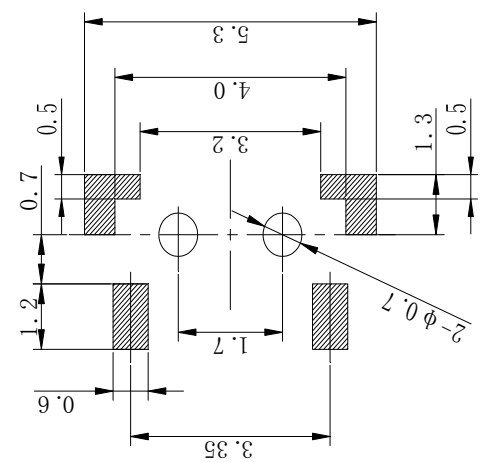

CIRCUIT DIAGRAM

P. C. B LAND DIMENSION

RoHS Compliant

TOLERANCES ARE

DRAWING BY CY

CHECKED BY GENIUS

UNIT / mm

SCALE 1 : 1

DATE

SIZE A4

X, ±
X ± 0.40
.XX ± 0.30
.XXX ± 0.20
ANG ± 0.5°

P PROJECTION

照片框

ORDER INFORMATION

TSW14-WP17-160-LF

SERIES

LEADFREE

160g

POST 1.7mm

90°SMT

煜倫股份有限公司

www.morethanall.com

DESCRIPTION: TACT SWITCH 轻触开关