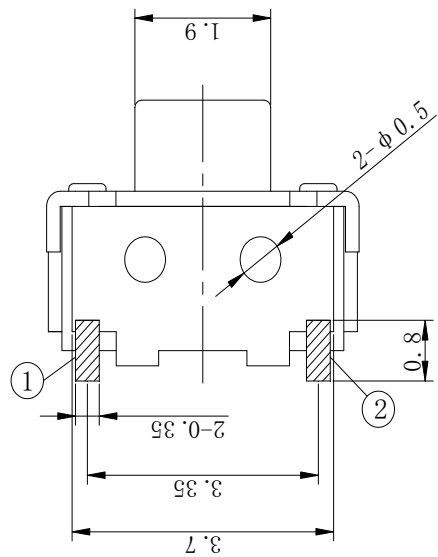

CIRCUIT DIAGRAM

P. C. B LAND DIMENSION

RoHS Compliant

TOLERANCES ARE

DRAWING BY CY

CHECKED BY GENIUS

UNIT / mm

SCALE 1 : 1

DATE

SIZE A4

X, ±
X ± 0.40
.XX ± 0.30
.XXX ± 0.20
ANG ± 0.5°

P PROJECTION

照片框

ORDER INFORMATION

TSW14-WP17-160-LF

SERIES

LEADFREE

160g

POST 1.7mm

90°SMT

煜倫股份有限公司

www.morethanall.com

DESCRIPTION: TACT SWITCH 轻触开关