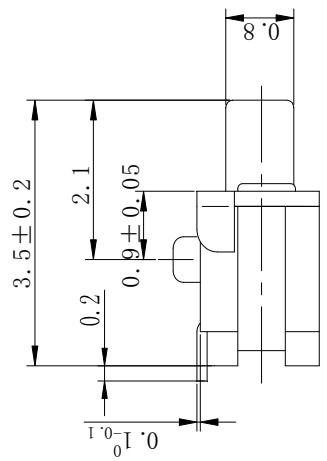

CIRCUIT DIAGRAM

P. C. B LAND DIMENSION

RoHS Compliant

TOLERANCES ARE

DRAWING BY CY

CHECKED BY GENIUS

UNIT / mm

SCALE 1 : 1

DATE

SIZE A4

X, ±
X ± 0.40
.XX ± 0.30
.XXX ± 0.20
ANG ± 0.5°

P PROJECTION

照片框

ORDER INFORMATION

TSW14-WP17-160-LF

SERIES

LEADFREE

160g

POST 1.7mm

90°SMT

煜倫股份有限公司

www.morethanall.com

DESCRIPTION: TACT SWITCH 轻触开关