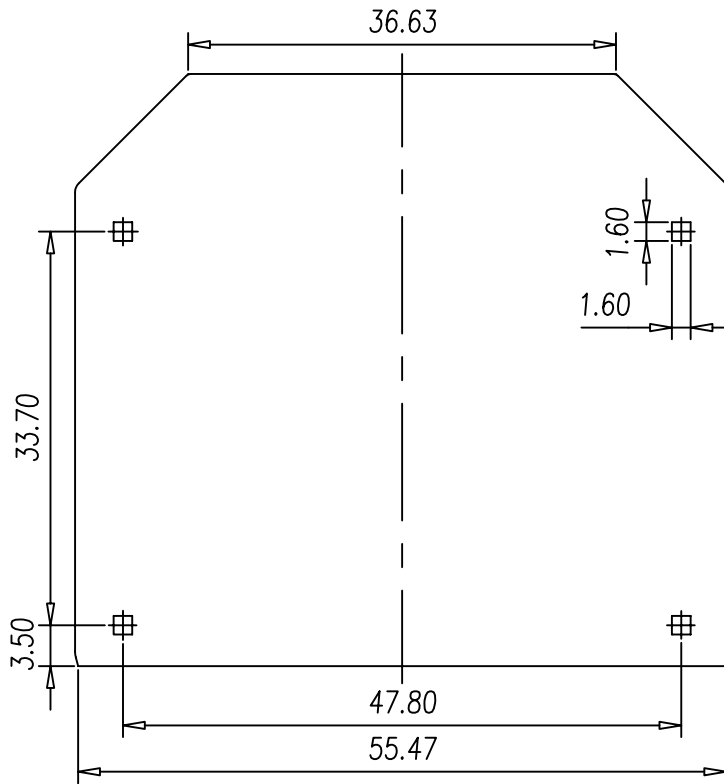

1	END COVER	0201L00400		PA66	GREY
ITEM	NAME OF PART	NO. OF PART	Q*TY	MATERIAL	NOTES

Pitch range in mm				Nominal dimension range in mm				radi	chamfers	∠ short angle sid	≡	≡	— □ //									
2 to 8	over 8 to 16	over 16 to 24	over 24 to 32	over 32 to 33	0.5 to 3	over 3 to 6	over 6 to 30	over 30 to 120	over 120 to 480	0.5 to 3	over 3 to 6	over 6 to 30	to 10	over 10 to 50	over 50 to 120	over 120 to 400	all	all	to 5	over 5 to 30	over 30 to 120	over 120 to 400
±0.08	±0.13	±0.18	±0.23	±0.28	±0.1	±0.1	±0.2	±0.3	±0.5	±0.2	±0.5	±1	10'	20'	30'	1'	0.2	0.5	0.025	0.06	0.12	0.4

TBU16-EC15-01-LF
LEADFREE
RoHS Compliant

MORETHANALL
CONNECTORS
ASSEMBLIES

PART NO. TBU16-EC15-01

DWG NO. TBU16-EC15-01

CHECKED BY CY

TOLERANCES ARE

DESCRIP TION:

FILE NO.

DRAWING BY

.X ± 0.2
.XX ± 0.1
.XXX ±
AWG

AREA

REVISIONS

HK

DATE

煜倫股份有限公司

UNIT / mm

SCALE 1:1

PROJECTION