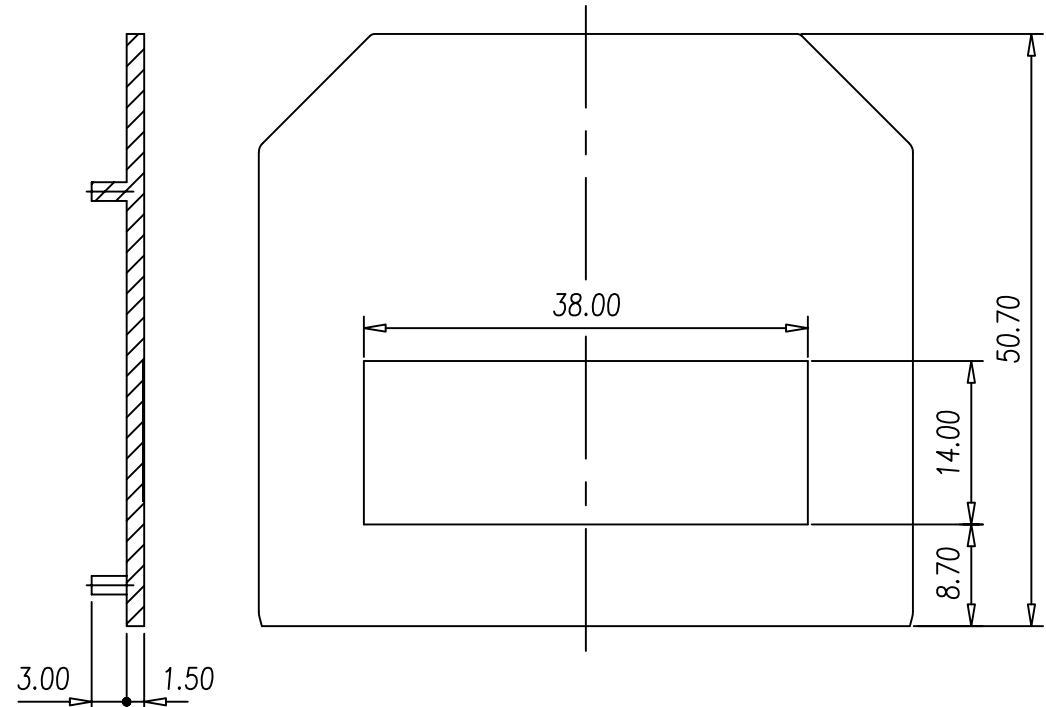

1	END COVER	0201L00400		PA66	GREY
ITEM	NAME OF PART	NO. OF PART	Q*TY	MATERIAL	NOTES

Pitch range in mm				Nominal dimension range in mm				radi	chamfers	∠ short angle sid	≡	≡	— □ //									
2 to 8	over 8 to 16	over 16 to 24	over 24 to 32	over 32 to 33	0.5 to 3	over 3 to 6	over 6 to 30	over 30 to 120	over 120 to 480	0.5 to 3	over 3 to 6	over 6 to 30	to 10	over 10 to 50	over 50 to 120	over 120 to 400	all	all	to 5	over 5 to 30	over 30 to 120	over 120 to 400
±0.08	±0.13	±0.18	±0.23	±0.28	±0.1	±0.1	±0.2	±0.3	±0.5	±0.2	±0.5	±1	10'	20'	30'	1'	0.2	0.5	0.025	0.06	0.12	0.4

TBU16-EC15-01-LF
LEADFREE
RoHS Compliant

MORETHANALL
CONNECTORS
ASSEMBLIES

PART NO. TBU16-EC15-01

DWG NO. TBU16-EC15-01

CHECKED BY CY

TOLERANCES ARE

DESCRIP TION:

FILE NO.

SCALE 1:1

PROJECTION