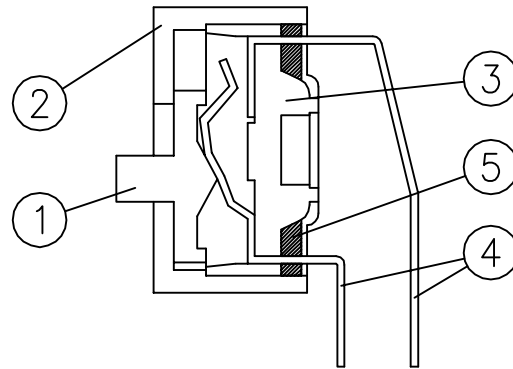

DIMENSION:(UNIT:mm/inches)

RA SERIES

CONSTRUCTION

Prod No.	No.ofPOS	DIM.A	DIM.B
SW-SRxx-01	01	3.84(0.151)	————
SW-SRxx-02	02	6.08(0.239)	2.54(0.100)
SW-SRxx-03	03	8.92(0.351)	5.08(0.200)
SW-SRxx-04	04	11.16(0.439)	7.62(0.300)
SW-SRxx-05	05	13.70(0.539)	10.16(0.400)
SW-SRxx-06	06	16.24(0.639)	12.70(0.500)
SW-SRxx-07	07	19.08(0.751)	15.24(0.600)
SW-SRxx-08	08	21.32(0.839)	17.78(0.700)
SW-SRxx-09	09	24.16(0.951)	20.32(0.800)
SW-SRxx-10	10	26.40(1.039)	22.86(0.900)
SW-SRxx-12	12	31.48(1.239)	27.94(1.100)

RoHS Compliant

TOLERANCES ARE

MORETHANALL
PCB CONNECTORS
Cable ASSEMBLIES

DRAWING BY CY

CHECKED BY GENIUS

UNIT / mm

SCALE 1 : 1

DATE

SIZE A4

PJECTION

X, ±
.X ±
.XX ±
.XXX ±
ANG ±

照片框

ORDER INFORMATION

SW-SRxx-xx-LF
SERIES | LEADFREE
FEMALE | 01-12WAY
BL:BLUE
RD:RED
BK:BLACK
DIP 90°

DESCRIPTION:

煜倫股份有限公司