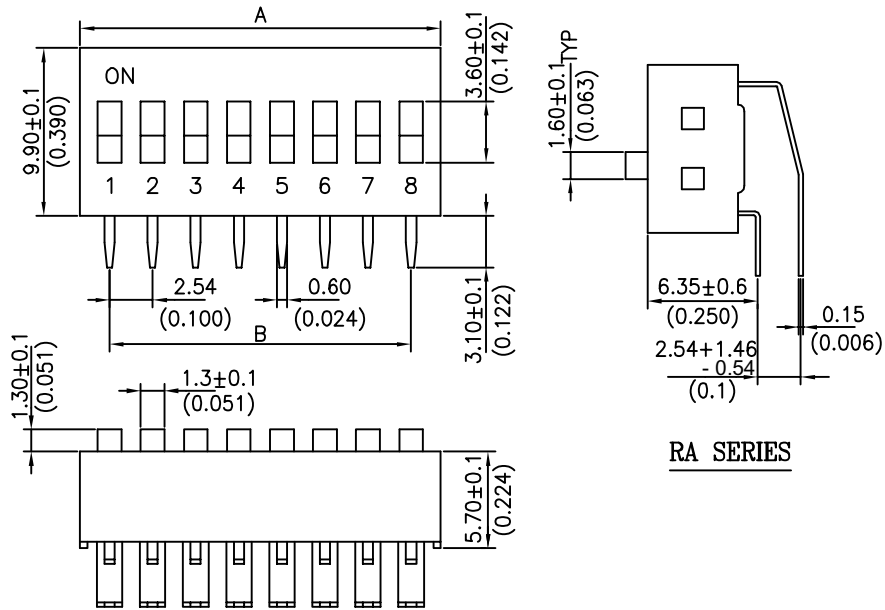

DIMENSION:(UNIT:mm/inches)

RA SERIES

CONSTRUCTION

Prod No.	No.ofPOS	DIM.A	DIM.B
SW-SRxx-01	01	3.84(0.151)	————
SW-SRxx-02	02	6.08(0.239)	2.54(0.100)
SW-SRxx-03	03	8.92(0.351)	5.08(0.200)
SW-SRxx-04	04	11.16(0.439)	7.62(0.300)
SW-SRxx-05	05	13.70(0.539)	10.16(0.400)
SW-SRxx-06	06	16.24(0.639)	12.70(0.500)
SW-SRxx-07	07	19.08(0.751)	15.24(0.600)
SW-SRxx-08	08	21.32(0.839)	17.78(0.700)
SW-SRxx-09	09	24.16(0.951)	20.32(0.800)
SW-SRxx-10	10	26.40(1.039)	22.86(0.900)
SW-SRxx-12	12	31.48(1.239)	27.94(1.100)

RoHS Compliant

TOLERANCES ARE

MORETHANALL
PCB CONNECTORS
Cable ASSEMBLIES

DRAWING BY CY

CHECKED BY GENIUS

UNIT / mm

SCALE 1 : 1

DATE

SIZE A4

PJECTION

X, ±
.X ±
.XX ±
.XXX ±
ANG ±

照片框

ORDER INFORMATION

SW-SRxx-xx-LF
SERIES | LEADFREE
FEMALE | 01-12WAY
BL:BLUE
RD:RED
BK:BLACK
DIP 90°

DESCRIPTION:

煜倫股份有限公司